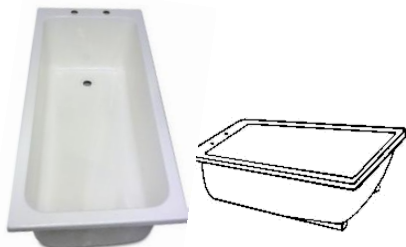

ENAMELLED STEEL BATH
B400 1080 X 730 £369.99
B401 1180 X 730 £369.99

KENT SIT BATH .
B405 £204.00
1210 X 715 WHITE

HIP BATH
B320 £240.00
HIGH SIDES

SIT BATH ENAMELLED
B402 1180 X 730 £396.99

TROJAN PREMIER B406
1400 X 690 x 390d
B406 WHITE £209.00

DERWENT £179.99
1200 X 700
B427 WHITE
B CHAMP

B5100 £210.00
NARROWBOAT BATH
24" X 48" WHITE
1220 X 610

SHIRE PLAY SIT BATH
1190 X 690 X 665H
B £204.99

SIT BATH PLASTIC
41 1/2 X 27 1/2 x 18
B500 WHITE £425.00
B505 CREAM £440.00

QUADRANT UNIT
B 319 £517.00
FLAT PK
B666 £450.00

SHOWER DOOR & FRAME
1600 MM X 540 MM WHITE
B328 £183.95

BI-FOLD SHOWER DOOR & FRAME
1600 MM X 640 MM
B329 £205.35