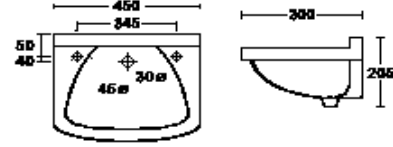

SARAH CERAMIC BASIN
B111 WHITE £117.00
 535mm x 415mm

SALLY CERAMIC CORNER BASIN
B114 WHITE £78.50
 330mm x 405mm

SANNA CERAMIC WALL
B117 WHITE £69.99
 450mm x 300mm

PLANET CERAMIC
BASIN 505 X 370MM
B202 £159.99

ORBIT VANITY BASIN
500MM X 400MM
B201 £45.99

ATLAS ROSSA CERAMIC
450MM X 270MM
B120 WHITE £66.50

ATLAS SEMI-RECESS
CERAMIC BASIN
400MM X 320MM
B290 WHITE £68.40

ATLAS 450MM X 390MM
SMALL CLOAK ROOM
B118 £53.10

LECECO CERAMIC
UNDERCOUNTER
560MM X 420MM
B602 £107.40

B967920 ROUND
STAINLESS STEEL BASINS
£107.14

B96721 OVAL
STAINLESS STEEL BASINS
£126.39

B005 £65.30
ROUND 390mm

B006 £65.50
OVAL

D158 £40.00
540 X 355
White Glass Reinforced Plastic