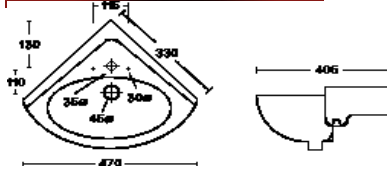

SARAH CERAMIC BASIN
B111 WHITE £117.00
 535mm x 415mm

SALLY CERAMIC CORNER BASIN
B114 WHITE £78.50
 330mm x 405mm

SANNA CERAMIC WALL
B117 WHITE £69.99
 450mm x 300mm

PLANET CERAMIC
BASIN 505 X 370MM
B202 £159.99

ORBIT VANITY BASIN
500MM X 400MM
B201 £45.99

ATLAS ROSSA CERAMIC
450MM X 270MM
B120 WHITE £66.50

ATLAS SEMI-RECESS
CERAMIC BASIN
400MM X 320MM
B290 WHITE £68.40

ATLAS 450MM X 390MM
SMALL CLOAK ROOM
B118 £53.10

LECECO CERAMIC
UNDERCOUNTER
560MM X 420MM
B602 £107.40

B967920 ROUND
STAINLESS STEEL BASINS
£107.14

B96721 OVAL
STAINLESS STEEL BASINS
£126.39

B005 £65.30
ROUND 390mm

B006 £65.50
OVAL

D158 £40.00
540 X 355
White Glass Reinforced Plastic