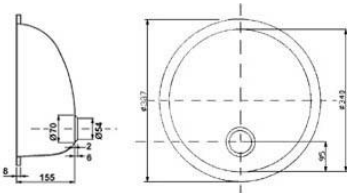

ORBIT VANITY BASIN
500MM X 400MM
B201 £45.99

ATLAS ROSSA CERAMIC
450MM X 270MM
B120 WHITE £66.50

ATLAS SEMI-RECESS
CERAMIC BASIN
400MM X 320MM
B290 WHITE £68.40

ATLAS 450MM X 390MM
SMALL CLOAK ROOM
B118 £53.10

LECECO CERAMIC
UNDERCOUNTER
560MM X 420MM
B602 £107.40

B967920 ROUND
STAINLESS STEEL BASINS
£107.14

B96721 OVAL
STAINLESS STEEL BASINS
£126.39

B005 £65.30
ROUND 390mm

B006 £65.50
OVAL

D158 £40.00
540 X 355
White Glass Reinforced Plastic