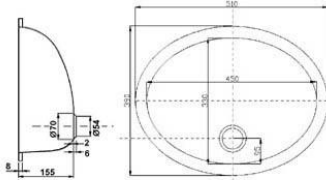

ORBIT VANITY BASIN
500MM X 400MM
B201 £45.99

ATLAS ROSSA CERAMIC
450MM X 270MM
B120 WHITE £66.50

ATLAS SEMI-RECESS
CERAMIC BASIN
400MM X 320MM
B290 WHITE £68.40

ATLAS 450MM X 390MM
SMALL CLOAK ROOM
B118 £53.10

LECECO CERAMIC
UNDERCOUNTER
560MM X 420MM
B602 £107.40

B967920 ROUND
STAINLESS STEEL BASINS
£107.14

B96721 OVAL
STAINLESS STEEL BASINS
£126.39

B005 £65.30
ROUND 390mm

B006 £65.50
OVAL

D158 £40.00
540 X 355
White Glass Reinforced Plastic