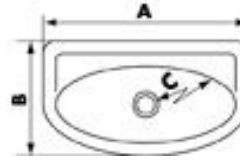

CLEO CABINET
B040365 **£162.90**

CLEO WHITE
TIP UP BASIN
B039105 **£195.18**

B038502
CONTESSA
£251.30

VANITY UNIT + BASIN
B140 WHITE **£159.00**
847H x 557W x 423D

B039135 WHITE **£52.00**
BURLEY PLASTIC

GALAXY BASIN ACRYLIC
510 X 430 B200 **£59.99**

WASHBASIN
395mm x 275mm
B17448 **£49.02**

ANGLE WASHBASIN
330 x 330 polypropylene
B17449 **£48.98**

PLASTIC CORNER 11X11
B038400 WHITE **£48.41**
285 X 285X 100

PLASTIC 555 X 285
B038670 WHITE **£39.14**
B038672 IVORY **£39.14**