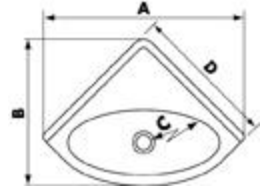

CLEO CABINET
B040365 **£162.90**

CLEO WHITE
TIP UP BASIN
B039105 **£195.18**

B038502
CONTESSA
£251.30

VANITY UNIT + BASIN
B140 WHITE **£159.00**
847H x 557W x 423D

B039135 WHITE **£52.00**
BURLEY PLASTIC

GALAXY BASIN ACRYLIC
510 X 430 B200 **£59.99**

WASHBASIN
395mm x 275mm
B17448 **£49.02**

ANGLE WASHBASIN
330 x 330 polypropylene
B17449 **£48.98**

PLASTIC CORNER 11X11
B038400 WHITE **£48.41**
285 X 285X 100

PLASTIC 555 X 285
B038670 WHITE **£39.14**
B038672 IVORY **£39.14**

PLASTIC BASIN
385 X 280
B038680 **£43.78**

PLASTIC VANITY NIMBUS
B257/I IVORY **£165.95**
B257/W WHITE **£130.00**
20 1/2 w x 13 1/2

INSET VANITY PLASTIC
B260/I IVORY **£135.70**
B260/W WHITE **£95.99**
380mm x 435 mm