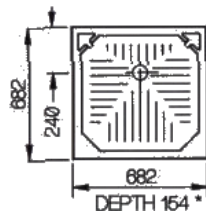

B300 £160.00
24" X 24"
WHITE/IVORY

B301 £130.00
27" X 27"
WHITE/IVORY

B302 £160.00
24" X 30"
WHITE / IVORY

B304 £200.00
24" X 36"

WHITE OR IVORY
B305 PLASTIC £160.00
28 1/2" X 23"

B303 PLASTIC £220.00
30" X 30" WHITE/ IVORY

B306 £130.00
27 X 27 CUT CORNER

B307 £220.00
41 1/2" X 27 1/2"

STONE RESIN SHOWER
B309 760 X 760 £110.59
B308 700 X 700 £110.59
B310 610 X 610 £110.59
B311 700 X 900 £156.24

B31040 £49.99
22 1/2" X 22 1/2"
PLASTIC TRAY
IVORY /WHITE

SHOWER TRAY
SKIN 680 x 680
B325

QUADRANT TRAY
STONE RESIN
800 X 800 WHITE
B313 £199.99

SHOWER TRAY PLASTIC
23" X 25" WHITE
B031 £120.00

SHOWER TRAY PLASTIC
25" X 25" WHITE
B032 £120.00

SHOWER TRAY PLASTIC
25" X 27" WHITE
B033 £120.00