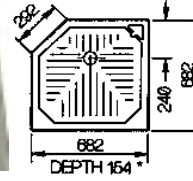

B300 £160.00
24" X 24"
WHITE/IVORY

B301 £130.00
27" X 27"
WHITE/IVORY

B302 £160.00
24" X 30"
WHITE / IVORY

B304 £200.00
24" X 36"

WHITE OR IVORY
B305 PLASTIC £160.00
28 1/2" X 23"

B303 PLASTIC £220.00
30" X 30" WHITE/ IVORY

B306 £130.00
27 X 27 CUT CORNER

B307 £220.00
41 1/2" X 27 1/2"

STONE RESIN SHOWER
B309 760 X 760 £110.59
B308 700 X 700 £110.59
B310 610 X 610 £110.59
B311 700 X 900 £156.24

B31040 £49.99
22 1/2" X 22 1/2"
PLASTIC TRAY
IVORY /WHITE