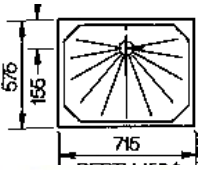

B300 £160.00
24" X 24"
WHITE/IVORY

B301 £130.00
27" X 27"
WHITE/IVORY

B302 £160.00
24" X 30"
WHITE / IVORY

B304 £200.00
24" X 36"

WHITE OR IVORY
B305 PLASTIC £160.00
28 1/2" X 23"

B303 PLASTIC £220.00
30" X 30" WHITE/ IVORY

B306 £130.00
27 X 27 CUT CORNER

B307 £220.00
41 1/2" X 27 1/2"

STONE RESIN SHOWER
B309 760 X 760 £110.59
B308 700 X 700 £110.59
B310 610 X 610 £110.59
B311 700 X 900 £156.24

B31040 £49.99
22 1/2" X 22 1/2"
PLASTIC TRAY
IVORY /WHITE