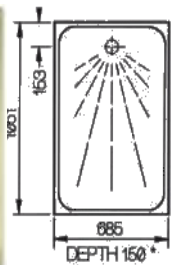

B300 £160.00
24" X 24"
WHITE/IVORY

B301 £130.00
27" X 27"
WHITE/IVORY

B302 £160.00
24" X 30"
WHITE / IVORY

B304 £200.00
24" X 36"

WHITE OR IVORY
B305 PLASTIC £160.00
28 1/2" X 23"

B303 PLASTIC £220.00
30" X 30" WHITE/ IVORY

B306 £130.00
27 X 27 CUT CORNER

B307 £220.00
41 1/2" X 27 1/2"

STONE RESIN SHOWER
B309 760 X 760 £110.59
B308 700 X 700 £110.59
B310 610 X 610 £110.59
B311 700 X 900 £156.24

B31040 £49.99
22 1/2" X 22 1/2"
PLASTIC TRAY
IVORY /WHITE

SHOWER TRAY
SKIN 680 x 680
B325

QUADRANT TRAY
STONE RESIN
800 X 800 WHITE
B313 £199.99

SHOWER TRAY PLASTIC
23" X 25" WHITE
B031 £120.00

SHOWER TRAY PLASTIC
25" X 25" WHITE
B032 £120.00

SHOWER TRAY PLASTIC
25" X 27" WHITE
B033 £120.00