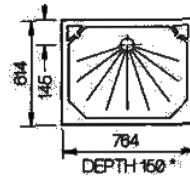

B300 £160.00
24" X 24"
WHITE/IVORY

B301 £130.00
27" X 27"
WHITE/IVORY

B302 £160.00
24" X 30"
WHITE / IVORY

B304 £200.00
24" X 36"

WHITE OR IVORY
B305 PLASTIC £160.00
28 1/2" X 23"

B303 PLASTIC £220.00
30" X 30" WHITE/ IVORY

B306 £130.00
27 X 27 CUT CORNER

B307 £220.00
41 1/2" X 27 1/2"

STONE RESIN SHOWER
B309 760 X 760 £110.59
B308 700 X 700 £110.59
B310 610 X 610 £110.59
B311 700 X 900 £156.24

B31040 £49.99
22 1/2" X 22 1/2"
PLASTIC TRAY
IVORY /WHITE

SHOWER TRAY
SKIN 680 x 680
B325

QUADRANT TRAY
STONE RESIN
800 X 800 WHITE
B313 £199.99

SHOWER TRAY PLASTIC
23" X 25" WHITE
B031 £120.00

SHOWER TRAY PLASTIC
25" X 25" WHITE
B032 £120.00

SHOWER TRAY PLASTIC
25" X 27" WHITE
B033 £120.00