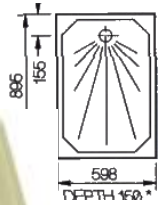

B300 £160.00
24" X 24"
WHITE/IVORY

B301 £130.00
27" X 27"
WHITE/IVORY

B302 £160.00
24" X 30"
WHITE / IVORY

B304 £200.00
24" X 36"

WHITE OR IVORY
B305 PLASTIC £160.00
28 1/2" X 23"

B303 PLASTIC £220.00
30" X 30" WHITE/ IVORY

B306 £130.00
27 X 27 CUT CORNER

B307 £220.00
41 1/2" X 27 1/2"

STONE RESIN SHOWER
B309 760 X 760 £110.59
B308 700 X 700 £110.59
B310 610 X 610 £110.59
B311 700 X 900 £156.24

B31040 £49.99
22 1/2" X 22 1/2"
PLASTIC TRAY
IVORY /WHITE