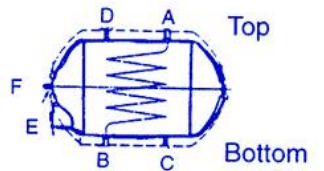

CALORIFIERS VERTICAL SINGLE COIL

CALR1629	12" x 12" (300 x 300)	16litres	234.89
CALR1617	15" x 12" (375 x 300)	20litres	307.39
CALR1615	19" x 12" (460 x 300)	26litres	334.92
CALR1608	16" x 15" (400 x 375)	34litres	345.39
CALR1609	16" x 18" (400x 450)	50litres	395.59
CALR1613	24" x 18" (600 x 450)	81litres	438.42
CALR1628	25" x 12" (620 x 300)	37litres	361.32
CALR1612	33" x 12" (825 x 300)	50litres	408.37
CALR1624	30" x 15" (750 x 375)	70litres	460.59
CALR1635	36" x 18" (900x 450)	96litres	592.65

CALORIFIERS VERTICAL TWIN COIL

CALR1616	24" x 18" (600 x 450)	81ltr	490.50
CALR1627	25" x 12" (620 x 300)	37ltr	381.15
CALR1620	33" x 12" (825 x 300)	50ltr	435.25
CALR1632	30" x 15" (750 x 375)	70ltr	482.50
CALR16	36" x 18" (900 X450)	96ltr	776.85

CALORIFIERS HORIZONTAL SINGLE COIL

CALR1606	25" x 14" ((620 x 350)	50ltr	410.95
CALR1621	36" x 12" (900 x 300)	55ltr	460.35

COIL END FITTING .

CALR1634	20 " x 10 (500 x 255)	18ltr	499.25
CALR1635	20" x 14" (600 x 375)		
CALR1645	25" x 9" (620 x 225)	23ltr	364.48
CALR1650	36" x 12" (900x 300)	55ltr	465.35

CALORIFIERS HORIZONTAL TWIN COIL ;

CALR1610	32" x 14" (800 x 350)	67ltr	499.25
CALR1622	36" x 14" (900 x 350)	76ltr	539.98

SURECAL CALORIFIERS ALSO AVAILABLE TO ORDER.

COILS AT END,

CALR1651	36" x 12" (900 x 300)	55ltr	506.12
CALR1655	39" x 16 (950 x 400)	100ltr	659.99

OTHER SIZES AVAILABLE TO ORDER

SIZES LISTED ARE COPPER ADD 1" FOR LAGGING ALL ROUND FOR OVERALL SIZE

- A & B = 1" MALE BSP COPPER COIL To engine or central heating
- C = 1/2 " FEMALE BSP COLD WATER IN
- D = 1/2 " FEMALE /BSP HOT WATER OUT
- E = IMMERSION HEATER BOSS & PLUG
- F = 1/2 " FEMALE BSP FOR PRESSURE SAFETY VALVE