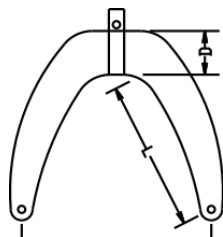

BOW FENDER
11"x4" 380mm x 100mm
N93021/WHITE 23.50
N93021/BLUE 23.50

STANDARD FENDER
18"x 5" 45 X13cm
N93081/ WHITE 14.64
N93081/NAVY 14.64
N93081BK 14.64
N93081/RG 15.53
N93081/BY 15.53