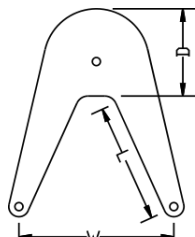

BULBOUS NOSE FENDERS
Inc 6" x 5x 11 .60kg
N93011/WHITE 16.50
N93011/ BLUE 16.50

STANDARD FENDER
18"x 5" 45 X13cm
N93081/ WHITE 14.64
N93081/NAVY 14.64
N93081BK 14.64
N93081/RG 15.53
N93081/BY 15.53