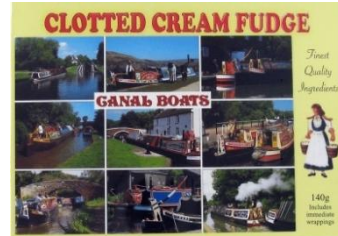

**KEEPERS COTTAGE JIGSAW**  
X170006 **9.99**

**WORKING BOATS JIGSAW**  
X170015 **6.49**

**JIGSAW**  
**X**

**FELT CANAL SCENE**  
X120001 **2.49**

**PUZZLE PACK**  
X122013 **1.69**

**KIDS COLOURING PACK**  
**X**

**CLOTTED CREAM FUDGE**  
X1019 **2.99**

**CLOTTED CREAM FUDGE**  
X1019 **2.99**

**CLOTTED CREAM FUDGE**  
X1019 **2.99**

**NARROWBOAT KEY RACK**  
X WT38LR **SMALL 6.99**

**GIFTWARE PAGE 5 JIGSAWS & ACTIVITY 2016**