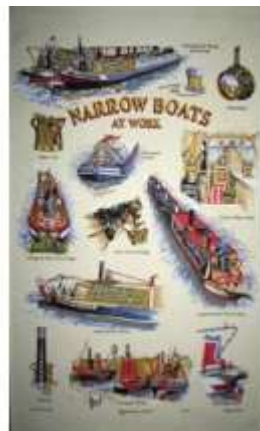

X150018  
NARROWBOATS AT WORK

X150018  
NARROWBOATS AT WORK

ALL TEATOWELS 4.49

X2084 APRON 6.99

OVEN GLOVES 8.49  
C5149 SINGLE

C5147 DOUBLE