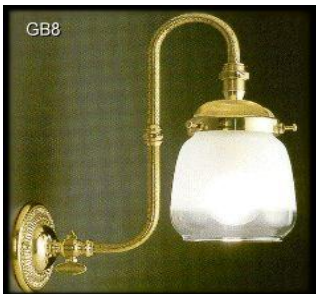

L6300 36.72
CHURCHIL

L1800
FLORENCE

L8400
DECK REFLECT

L8200 20.41
OIL

L8300 20.41
CANDLE

L6000 49.27
RISE & FALL DESK

L7400
REFLECTOR

L7100 33.65
TABLE

L7100 33.65
WALL CANDLE

L5000 108.00
ROSE 12V ELE

L20261 OIL
L20262 12V

L2024
17 1/2"

L1029 51.05

L1028 TWIN 54.07

L4135

L4146