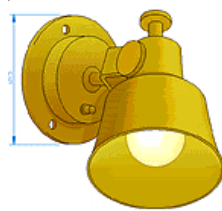

RIMINI LIGHT aqua sig
L3501 brass
L3511 CHR

SEADOG 15W bulb
90mm base 75mmshade
L1220 brass

DUAL WATTAGE
5W / 21W STD bulb
L12224 brass **41.19**

SEAWORLD 10W HALO
L12223 chrome **46.32**
L12222 brass **41.99**

OPAL GLOBE 10W HALOGEN LIGHT
L30222 **42.65**

TULIP brass spotlight
L00951 halogen **23.26**
L00950 standard

MINI halogen spotlight
L28241 brass
L28240 white
L39430 silver

CABIN GLOW
L17524 **25.99**

TUBE halogen adjustable spotlight
L39429 white + blue ring
L39428 chrome