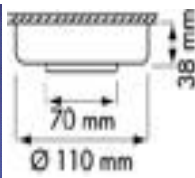

LED LIGHT
L18960 BRASS 32.12
L18955 WHITE 29.12

PLAS HALOGEN
L811130 GOLD 25.52
L811131 CHR 26.04

HALOGEN SWIVEL G4
L810110 GOLD 57.31
L810111 CHR

LED
L055 BLACK 22.42
L056 WHITE 22.42
L057 CHROME 22.42

SWIVEL 70mm LED DOWNLIGHT 8-32 VOLTS
CHROME warm white BRASS G4 10watt bulb
L9946 6 LED 7.99 L9947 6 LED 8.49 L9950 BRASS 9.99
L9948 10 LED 8.99 L9949 10 LED 8.99 L9923 CHROME 18.68

STAR
L1806 BRASS 15.20
L1808 CHROME 15.54
L1810 WHITE 15.54
DIS
L16876 BRASS 19.00
L16870 BLACK
L16872 WHITE
L16878 CHROME

FUN LIGHT
L39434 WH
L39433 BR
L39432 CH

SUN
L26999 BR 22.75
L27000 WH
L29247 CH
NOVA
L29330 WH
L29333 BR 12.58
L29334 CH

L1008 103mm
L1014 145mm 30.29

RONDO PLASTIC
L29437

SATURN
L28239 WH
L28238 BR
L39435 CH

PINTO
L29335 WH
L29336 BR
L29337 CH