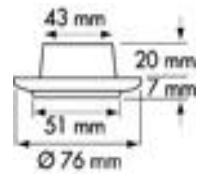

FUN LIGHT
L39434 WH
L39433 BR
L39432 CH