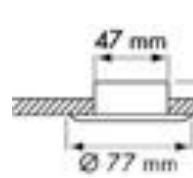

LED LIGHT
L18960 BRASS 32.12
L18955 WHITE 29.12

PLAS HALOGEN
L811130 GOLD 25.52
L811131 CHR 26.04

HALOGEN SWIVEL G4
L810110 GOLD 57.31
L810111 CHR

LED
L055 BLACK 22.42
L056 WHITE 22.42
L057 CHROME 22.42

SWIVEL 70mm LED DOWNLIGHT 8-32 VOLTS
CHROME warm white BRASS G4 10watt bulb
L9946 6 LED 7.99 L9947 6 LED 8.49 L9950 BRASS 9.99
L9948 10 LED 8.99 L9949 10 LED 8.99 L9923 CHROME 18.68

STAR
L1806 BRASS 15.20
L1808 CHROME 15.54
L1810 WHITE 15.54
DIS
L16876 BRASS 19.00
L16870 BLACK
L16872 WHITE
L16878 CHROME

FUN LIGHT
L39434 WH
L39433 BR
L39432 CH

SUN
L26999 BR 22.75
L27000 WH
L29247 CH
NOVA
L29330 WH
L29333 BR 12.58
L29334 CH

L1008 103mm
L1014 145mm 30.29

RONDO PLASTIC
L29437

SATURN
L28239 WH
L28238 BR
L39435 CH

PINTO
L29335 WH
L29336 BR
L29337 CH