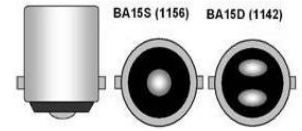

L9957 LBC DC 11.99  
L9959 SBC DC 2.99

L9962 SBC SC 2.99

6 LED COLOURED  
L9958 7.99

MR8 7.99  
L9929

15 LED TOWER S C  
L 9963 S B C **9.99**  
L9964 L B C

18 LED TOWER DC  
L9965 S B C **12.95**  
L9966 L B C **11.99**

18 LED TOWER S E S  
L9967 S. E. S **11.99**  
L9968 L E S **11.99**

DOUBLE CONTACT= DC  
24 LED TOWER DC  
L9969 S B C **11.99**  
L9970 L B C **11.99**

15 LED BA9S  
L9971 **11.99**

15 LED TOWER SC  
L9972 SB C **11.99**  
L9973 LBC **11.99**