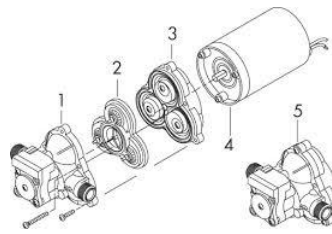

SHURFLO SPARES
ALSO AVAILABLE

MODEL 2088

2 WS-021 **15.90**

3 WS-008 **29.99**

5 WS-036 **33.90**