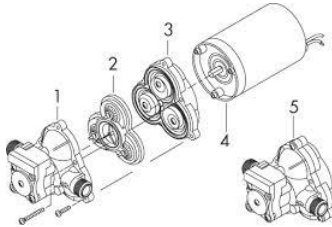

MODEL 2088
 2 WS-021 **15.90**
 3 WS-008 **29.99**
 5 WS-036 **33.90**

SHURFLO SPARES
ALSO AVAILABLE

PARMAX 4 16LT 25PSI
 A31620 **199.00**

WP-014
PARMAX 2.9 25PSI
 A31395 **88.90**

PARMAX 3.5 25PSI
 A32600 **132.00**