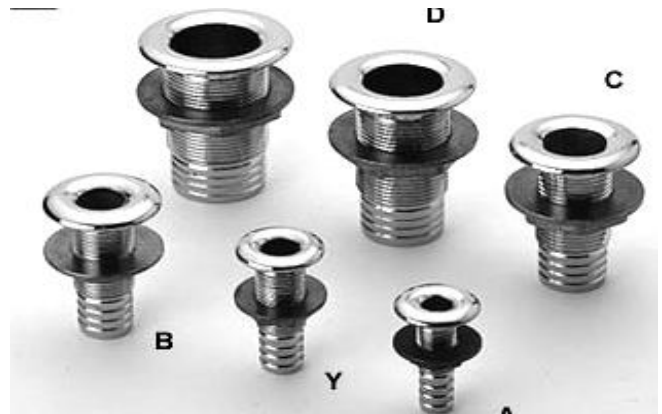

SKIN FITTINGS BSP THREADS

	BRASS		CHROME		CHROME with GAUZE	
3/8	A270000	5.50	A270009	7.27	A49471 1/2"	11.77
1/2	A270001	6.23	A270010	8.15	A49472 3/4	17.60
3/4	A270002	7.30	A270020	11.18	A49473 1"	19.74
1"	A270003	10.36	A270030	16.31		
1 1/4	A270004	13.54	A270040	21.47		
1 1/2	A270005	16.73	A270050	22.00		

SKIN FITTINGS HOSE TAILS

	BRASS		CHROME	
1/2	A270315	6.84	A270415	8.12
3/4	A270319	9.80	A270419	9.61
1"	A270325	11.95	A270425	11.35
1 1/4	A270332	14.12	A270432	12.83
1 1/2	A270338	18.06	A270438	17.10

PLASTIC SKIN FITTING HOSE

A85000	3/8" - 1/2"	2.34
A85001	3/4 - 1"	2.50
A85002	1 1/4 - 1 1/2"	4.43

LONG ONE SIZE HOSE TAIL

A85510	1/2"	2.34
A85530	3/4"	2.95
A85550	1"	3.01

PLASTIC SKIN FITTING BSP THREAD

A85011	1/2" BSP	3.12
A85013	1" BSP	4.51
A85015	1 1/2" BSP	6.29

PLASTIC 90° FEMALE ELBOW

A85041	1/2"	3.38
A85043	1"	4.02
A85045	1 1/2"	4.90

ANGLE SKIN FITTING A 5/8 tba

PLASTIC BSP MALE HOSE

A85210	1/2" BSP TO 3/8 OR 1/2"	1.45
A85211	1/2" BSP TO 1/2"	1.45
A85230	1" BSP TO 3/4" OR 1"	2.38
A85232	1" BSP TO 3/4 hose	2.66
A85233	1" BSP TO 1" hose	2.66
A85250	1 1/2" to 1 1/4" or 1 1/2"	3.01
A85255	1 1/2" BSP to 1 1/2" hose	3.01