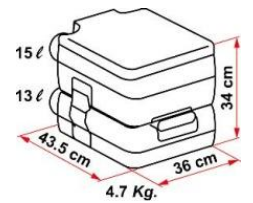

**C402 CASSETTE TOILET
B3241980LH 529.00
B3241880 RH 529.00**

**C403C CASSETTE TOILET
B516334P LH 535.00
B516334P RH 535.00**

**ROYAL PORTA
POTTI
B92895 83.93**

**THETFORD WHITE
PORTA POTTY CUBE
B308 365 85.90**