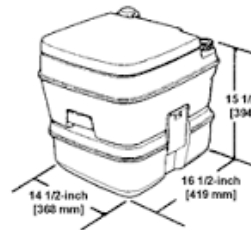

**C402 CASSETTE TOILET
B3241980LH 529.00
B3241880 RH 529.00**

**C403C CASSETTE TOILET
B516334P LH 535.00
B516334P RH 535.00**

**ROYAL PORTA
POTTI
B92895 83.93**

**THETFORD WHITE
PORTA POTTY CUBE
B308 365 85.90**