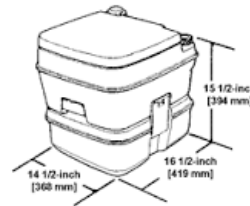

**ROYAL PORTA
POTTI
B 65.99**