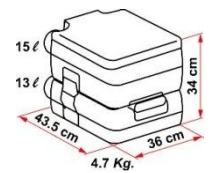

**ROYAL PORTA
POTTI
B 65.99**