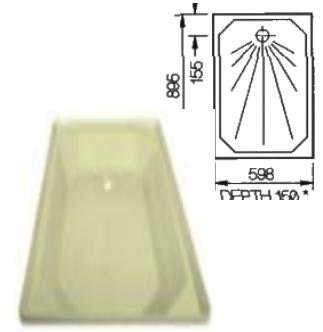

B300 £160.00
24" X 24"
WHITE

B301 27" X 27"
WHITE **130.00**
IVORY **136.39**

B302 24" X 30"
WHITE **165.00**
IVORY **171.00**

B304 £210.00
WHITE 24" X 36"

B305 PLASTIC
28 1/2" X 23"
WHITE **165.00**
IVORY **171.00**

B303 PLASTIC 30" X 30"
WHITE **229.00**
IVORY

B306
27 X 27 CUT CORNER
IVORY **139.95**
WHITE **135.00**

B307 41 1/2" X 27 1/2"
IVORY **225.00**
WHITE **220.00**

STONE RESIN SHOWER
B309 760 X 760 **£120.99**
B308 700 X 700 **£120.99**
B310 610 X 610 **£120.99**
B311 700 X 900 **£156.24**

B31040 £49.99
22 1/2" X 22 1/2"
PLASTIC TRAY
IVORY /WHITE

SHOWER TRAY
SKIN 680 x 680
B325

QUADRANT TRAY
STONE RESIN
800 X 800 WHITE
B313 **£199.99**

SHOWER TRAY PLASTIC
23" X 25" WHITE
B031 **£120.00**

SHOWER TRAY PLASTIC
25" X 25" WHITE
B032 **£120.00**