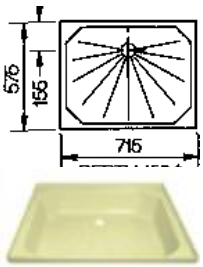

B300 £160.00
24" X 24"
WHITE

B301 27" X 27"
WHITE **130.00**
IVORY **136.39**

B302 24" X 30"
WHITE **165.00**
IVORY **171.00**

B304 £210.00
WHITE 24" X 36"

B305 PLASTIC
28 1/2" X 23"
WHITE **165.00**
IVORY **171.00**

B303 PLASTIC 30" X 30"
WHITE **229.00**
IVORY

B306
27 X 27 CUT CORNER
IVORY **139.95**
WHITE **135.00**

B307 41 1/2" X 27 1/2"
IVORY **225.00**
WHITE **220.00**

STONE RESIN SHOWER
B309 760 X 760 **£120.99**
B308 700 X 700 **£120.99**
B310 610 X 610 **£120.99**
B311 700 X 900 **£156.24**

B31040 £49.99
22 1/2" X 22 1/2"
PLASTIC TRAY
IVORY /WHITE

SHOWER TRAY
SKIN 680 x 680
B325

QUADRANT TRAY
STONE RESIN
800 X 800 WHITE
B313 **£199.99**

SHOWER TRAY PLASTIC
23" X 25" WHITE
B031 **£120.00**

SHOWER TRAY PLASTIC
25" X 25" WHITE
B032 **£120.00**