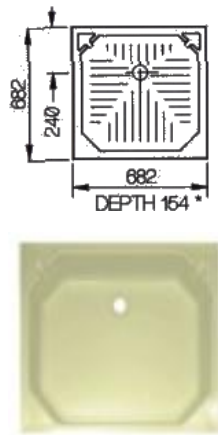

B300 £160.00
24" X 24"
WHITE

B301 27" X 27"
WHITE **130.00**
IVORY **136.39**

B302 24" X 30"
WHITE **165.00**
IVORY **171.00**

B304 £210.00
WHITE 24" X 36"

B305 PLASTIC
28 1/2" X 23"
WHITE **165.00**
IVORY **171.00**

B303 PLASTIC 30" X 30"
WHITE **229.00**
IVORY

B306
27 X 27 CUT CORNER
IVORY **139.95**
WHITE **135.00**

B307 41 1/2" X 27 1/2"
IVORY **225.00**
WHITE **220.00**

STONE RESIN SHOWER
B309 760 X 760 **£120.99**
B308 700 X 700 **£120.99**
B310 610 X 610 **£120.99**
B311 700 X 900 **£156.24**

B31040 £49.99
22 1/2" X 22 1/2"
PLASTIC TRAY
IVORY /WHITE

SHOWER TRAY
SKIN 680 x 680
B325

QUADRANT TRAY
STONE RESIN
800 X 800 WHITE
B313 **£199.99**

SHOWER TRAY PLASTIC
23" X 25" WHITE
B031 **£120.00**

SHOWER TRAY PLASTIC
25" X 25" WHITE
B032 **£120.00**

SHOWER TRAY PLASTIC
25" X 27" WHITE
B033 **£120.00**