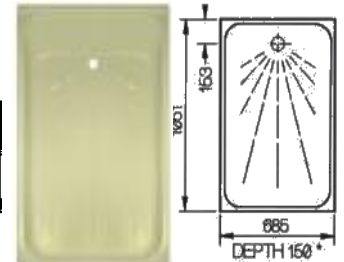

B300 £160.00
24" X 24"
WHITE

B301 27" X 27"
WHITE **130.00**
IVORY **136.39**

B302 24" X 30"
WHITE **165.00**
IVORY **171.00**

B304 £210.00
WHITE 24" X 36"

B305 PLASTIC
28 1/2" X 23"
WHITE **165.00**
IVORY **171.00**

B303 PLASTIC 30" X 30"
WHITE **229.00**
IVORY

B306
27 X 27 CUT CORNER
IVORY **139.95**
WHITE **135.00**

B307 41 1/2" X 27 1/2"
IVORY **225.00**
WHITE **220.00**

STONE RESIN SHOWER
B309 760 X 760 **£120.99**
B308 700 X 700 **£120.99**
B310 610 X 610 **£120.99**
B311 700 X 900 **£156.24**

B31040 £49.99
22 1/2" X 22 1/2"
PLASTIC TRAY
IVORY /WHITE

SHOWER TRAY
SKIN 680 x 680
B325

QUADRANT TRAY
STONE RESIN
800 X 800 WHITE
B313 **£199.99**

SHOWER TRAY PLASTIC
23" X 25" WHITE
B031 **£120.00**

SHOWER TRAY PLASTIC
25" X 25" WHITE
B032 **£120.00**

SHOWER TRAY PLASTIC
25" X 27" WHITE
B033 **£120.00**