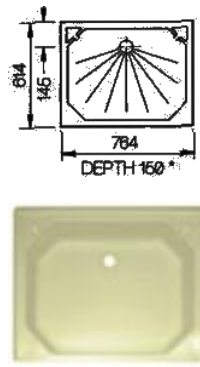

B300 £160.00
24" X 24"
WHITE

B301 27" X 27"
WHITE **130.00**
IVORY **136.39**

B302 24" X 30"
WHITE **165.00**
IVORY **171.00**

B304 £210.00
WHITE 24" X 36"

B305 PLASTIC
28 1/2" X 23"
WHITE **165.00**
IVORY **171.00**

B303 PLASTIC 30" X 30"
WHITE **229.00**
IVORY

B306
27 X 27 CUT CORNER
IVORY **139.95**
WHITE **135.00**

B307 41 1/2" X 27 1/2"
IVORY **225.00**
WHITE **220.00**

STONE RESIN SHOWER
B309 760 X 760 **£120.99**
B308 700 X 700 **£120.99**
B310 610 X 610 **£120.99**
B311 700 X 900 **£156.24**

B31040 £49.99
22 1/2" X 22 1/2"
PLASTIC TRAY
IVORY /WHITE

SHOWER TRAY
SKIN 680 x 680
B325

QUADRANT TRAY
STONE RESIN
800 X 800 WHITE
B313 **£199.99**

SHOWER TRAY PLASTIC
23" X 25" WHITE
B031 **£120.00**

SHOWER TRAY PLASTIC
25" X 25" WHITE
B032 **£120.00**

SHOWER TRAY PLASTIC
25" X 27" WHITE
B033 **£120.00**