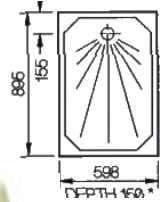

B300/W £160.00
24" X 24"
WHITE

B301 27" X 27"
WHITE **130.00**
IVORY **136.39**
S/C **147.53**

B302 24" X 30
WHITE **165.00**
IVORY **171.25**
S/C **179.86**

B304 210.00
WHITE 24" X 36"
S/C **228.60**

B305 PLASTIC
28 1/2" X 23"
WHITE **165.00**
IVORY **171.00**
PEACH **143.50**

B303 PLASTIC 30" X 30"
WHITE **229.00**
IVORY

B306
27 X 27 CUT CORNER
S/C **139.95**
WHITE **135.00**

B307 41 1/2" X 27 1/2"
IVORY **225.00**
WHITE **220.00**
S/C **251.68**

STONE RESIN SHOWER
B309 760 X 760 **£120.99**
B308 700 X 700 **£120.99**
B310 610 X 610 **£120.99**
B311 700 X 900 **£156.24**

B31040 £49.99
22 1/2" X 22 1/2"
PLASTIC TRAY
IVORY /WHITE

SHOWER TRAY
SKIN 680 x 680
B325

QUADRANT TRAY
STONE RESIN
800 X 800 WHITE
B313 **£199.99**

SHOWER TRAY PLASTIC
23" X 25" WHITE
B031 **£120.00**

SHOWER TRAY PLASTIC
25" X 25" WHITE
B032 **£120.00**

SHOWER TRAY PLASTIC
25" X 27" WHITE
B033 **£120.00**

SIZE 1010 X 700 X 800

SHOWER TRAY FOR C200 TOILET
B050932 LH WHITE **106.62**
B050933 RH WHITE **106.62**