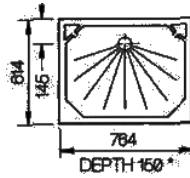

B300/W £160.00
24" X 24"
WHITE

B301 27" X 27"
WHITE **130.00**
IVORY **136.39**
S/C **147.53**

B302 24" X 30
WHITE **165.00**
IVORY **171.25**
S/C **179.86**

B304 210.00
WHITE 24" X 36"
S/C **228.60**

B305 PLASTIC
28 1/2" X 23"
WHITE **165.00**
IVORY **171.00**
PEACH **143.50**

B303 PLASTIC 30" X 30"
WHITE **229.00**
IVORY

B306
27 X 27 CUT CORNER
S/C **139.95**
WHITE **135.00**

B307 41 1/2" X 27 1/2"
IVORY **225.00**
WHITE **220.00**
S/C **251.68**

STONE RESIN SHOWER
B309 760 X 760 **£120.99**
B308 700 X 700 **£120.99**
B310 610 X 610 **£120.99**
B311 700 X 900 **£156.24**

B31040 £49.99
22 1/2" X 22 1/2"
PLASTIC TRAY
IVORY /WHITE

SHOWER TRAY
SKIN 680 x 680
B325

QUADRANT TRAY
STONE RESIN
800 X 800 WHITE
B313 **£199.99**

SHOWER TRAY PLASTIC
23" X 25" WHITE
B031 **£120.00**

SHOWER TRAY PLASTIC
25" X 25" WHITE
B032 **£120.00**

SHOWER TRAY PLASTIC
25" X 27" WHITE
B033 **£120.00**

SIZE 1010 X 700 X 800

SHOWER TRAY FOR C200 TOILET
B050932 LH WHITE **106.62**
B050933 RH WHITE **106.62**