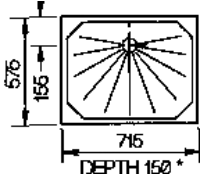

B300/W £160.00
24" X 24"
WHITE

B301 27" X 27"
WHITE **130.00**
IVORY **136.39**
S/C **147.53**

B302 24" X 30
WHITE **165.00**
IVORY **171.25**
S/C **179.86**

B304 210.00
WHITE 24" X 36"
S/C **228.60**

B305 PLASTIC
28 1/2" X 23"
WHITE **165.00**
IVORY **171.00**
PEACH **143.50**

B303 PLASTIC 30" X 30"
WHITE **229.00**
IVORY

B306
27 X 27 CUT CORNER
S/C **139.95**
WHITE **135.00**

B307 41 1/2" X 27 1/2"
IVORY **225.00**
WHITE **220.00**
S/C **251.68**

STONE RESIN SHOWER
B309 760 X 760 **£120.99**
B308 700 X 700 **£120.99**
B310 610 X 610 **£120.99**
B311 700 X 900 **£156.24**

SHOWER TRAY PLASTIC
25" X 27" WHITE
B033 **£120.00**

SIZE 1010 X 700 X 800

SHOWER TRAY FOR C200 TOILET
B050932 LH WHITE **106.62**
B050933 RH WHITE **106.62**