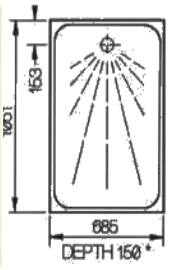

B300/W £160.00
24" X 24"
WHITE

B301 27" X 27"
WHITE **130.00**
IVORY **136.39**
S/C **147.53**

B302 24" X 30
WHITE **165.00**
IVORY **171.25**
S/C **179.86**

B304 210.00
WHITE 24" X 36"
S/C **228.60**

B305 PLASTIC
28 1/2" X 23"
WHITE **165.00**
IVORY **171.00**
PEACH **143.50**

B303 PLASTIC 30" X 30"
WHITE **229.00**
IVORY

B306
27 X 27 CUT CORNER
S/C **139.95**
WHITE **135.00**

B307 41 1/2" X 27 1/2"
IVORY **225.00**
WHITE **220.00**
S/C **251.68**

STONE RESIN SHOWER
B309 760 X 760 **£120.99**
B308 700 X 700 **£120.99**
B310 610 X 610 **£120.99**
B311 700 X 900 **£156.24**

B31040 £49.99
22 1/2" X 22 1/2"
PLASTIC TRAY
IVORY /WHITE

SHOWER TRAY
SKIN 680 x 680
B325

QUADRANT TRAY
STONE RESIN
800 X 800 WHITE
B313 **£199.99**

SHOWER TRAY PLASTIC
23" X 25" WHITE
B031 **£120.00**

SHOWER TRAY PLASTIC
25" X 25" WHITE
B032 **£120.00**

SHOWER TRAY PLASTIC
25" X 27" WHITE
B033 **£120.00**

SIZE 1010 X 700 X 800

SHOWER TRAY FOR C200 TOILET
B050932 LH WHITE **106.62**
B050933 RH WHITE **106.62**