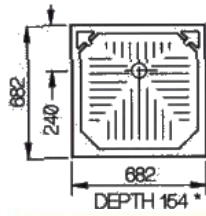

B300/W £160.00
24" X 24"
WHITE

B301 27" X 27"
WHITE **130.00**
IVORY **136.39**
S/C **147.53**

B302 24" X 30
WHITE **165.00**
IVORY **171.25**
S/C **179.86**

B304 210.00
WHITE 24" X 36"
S/C **228.60**

B305 PLASTIC
28 1/2" X 23"
WHITE **165.00**
IVORY **171.00**
PEACH **143.50**

B303 PLASTIC 30" X 30"
WHITE **229.00**
IVORY

B306
27 X 27 CUT CORNER
S/C **139.95**
WHITE **135.00**

B307 41 1/2" X 27 1/2"
IVORY **225.00**
WHITE **220.00**
S/C **251.68**

STONE RESIN SHOWER
B309 760 X 760 **£120.99**
B308 700 X 700 **£120.99**
B310 610 X 610 **£120.99**
B311 700 X 900 **£156.24**

B31040 £49.99
22 1/2" X 22 1/2"
PLASTIC TRAY
IVORY /WHITE

SHOWER TRAY
SKIN 680 x 680
B325

QUADRANT TRAY
STONE RESIN
800 X 800 WHITE
B313 **£199.99**

SHOWER TRAY PLASTIC
23" X 25" WHITE
B031 **£120.00**

SHOWER TRAY PLASTIC
25" X 25" WHITE
B032 **£120.00**

SHOWER TRAY PLASTIC
25" X 27" WHITE
B033 **£120.00**

SIZE 1010 X 700 X 800

SHOWER TRAY FOR C200 TOILET
B050932 LH WHITE **106.62**
B050933 RH WHITE **106.62**