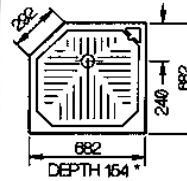

B300/W £160.00
24" X 24"
WHITE

B301 27" X 27"
WHITE **130.00**
IVORY **136.39**
S/C **147.53**

B302 24" X 30
WHITE **165.00**
IVORY **171.25**
S/C **179.86**

B304 210.00
WHITE 24" X 36"
S/C **228.60**

B305 PLASTIC
28 1/2" X 23"
WHITE **165.00**
IVORY **171.00**
PEACH **143.50**

B303 PLASTIC 30" X 30"
WHITE **229.00**
IVORY

B306
27 X 27 CUT CORNER
S/C **139.95**
WHITE **135.00**

B307 41 1/2" X 27 1/2"
IVORY **225.00**
WHITE **220.00**
S/C **251.68**

STONE RESIN SHOWER
B309 760 X 760 **£120.99**
B308 700 X 700 **£120.99**
B310 610 X 610 **£120.99**
B311 700 X 900 **£156.24**

SHOWER TRAY PLASTIC
25" X 27" WHITE
B033 **£120.00**

SIZE 1010 X 700 X 800

SHOWER TRAY FOR C200 TOILET
B050932 LH WHITE **106.62**
B050933 RH WHITE **106.62**