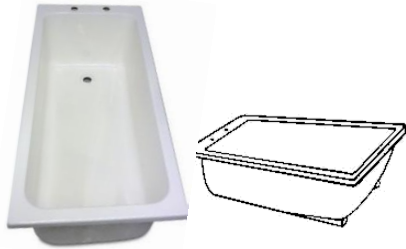

ENAMELLED STEEL BATH
B400 1080 X 730 £369.99
B401 1180 X 730 £369.99

KENT SIT BATH
B405 £204.00
1210 X 715 WHITE

HIP BATH
B320 £240.00
HIGH SIDES

SIT BATH ENAMELLED
B402 1180 X 730 435.00

TROJAN PREMIER B406
1400 X 690 x 390d
B406 WHITE 195.00

DERWENT £189.99
1200 X 700
B427 WHITE
B CHAMP

B5100 £210.00
NARROWBOAT BATH
24" X 48" WHITE
1220 X 610

SHIRE PLAY SIT BATH
1190 X 690 X 665H
B £204.99

SIT BATH PLASTIC
41 1/2 X 27 1/2 x18
B500 WHITE 435.00
B505 CREAM 439.00

SHOWER DOOR & FRAME
B 319 £517.00
FLAT PK
B666 £450.00

BI-FOLD SHOWER DOOR & FRAME
1600 MM X 540 MM WHITE
B328 £185.95

1600 MM X 640 MM
B329 £206.35

QUADRANT UNIT