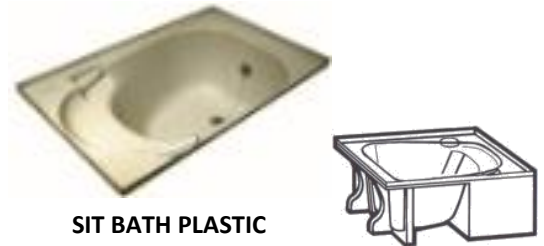

ENAMELLED STEEL BATH
B400 1080 X 730 £396.99
B401 1180 X 730 £396.99

KENT SIT BATH
B405 £195.00
1210 X 715 WHITE

HIP BATH
B320 £240.00
HIGH SIDES

SIT BATH ENAMELLED
B402 1180 X 730 £435.00

TROJAN PREMIER B406
1400 X 690 x 390d
B406 WHITE £199.99

DERWENT £189.99
1200 X 700
B427 WHITE
B CHAMP

B5100 £210.00
NARROWBOAT BATH
24" X 48" WHITE
1220 X 610

SHIRE PLAY SIT BATH
1190 X 690 X 665H
B £204.99

SIT BATH PLASTIC
41 1/2 X 27 1/2 x18
B500 WHITE £489.97
B505 CREAM £502.26