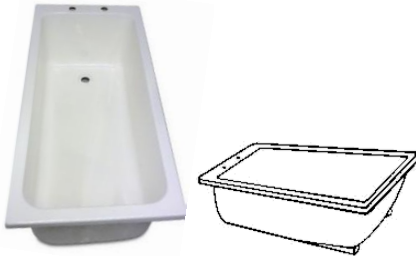

ENAMELLED STEEL BATH
B400 1080 X 730 £396.99
B401 1180 X 730 £396.99

KENT SIT BATH
B405 £195.00
1210 X 715 WHITE

HIP BATH
B320 £240.00
HIGH SIDES

SIT BATH ENAMELLED
B402 1180 X 730 £435.00

TROJAN PREMIER B406
1400 X 690 x 390d
B406 WHITE £199.99

DERWENT £189.99
1200 X 700
B427 WHITE
B CHAMP

B5100 £210.00
NARROWBOAT BATH
24" X 48" WHITE
1220 X 610

SHIRE PLAY SIT BATH
1190 X 690 X 665H
B £204.99

SIT BATH PLASTIC
41 1/2 X 27 1/2 x18
B500 WHITE £489.97
B505 CREAM £502.26

SHOWER DOOR & FRAME
B 319 £517.00
FLAT PK
B666 £450.00

BI-FOLD SHOWER DOOR & FRAME
1600 MM X 540 MM WHITE
B328 £185.95

QUADRANT UNIT
1600 MM X 640 MM
B329 £206.35

SHOWER CURTAIN
B050945 8.99