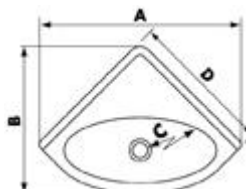

CLEO CABINET
B040365 **195.18**

CLEO WHITE TIP UP BASIN
B039105 **195.18**

B038502 CONTESSA
251.30

VANITY UNIT + BASIN
B140 WHITE **159.99**
847H X 557W X 423D

TIP UP BASIN
B050630
OPEN 345 X 500 X 170
CLOSED 200 X 500 X 320

B039135 WHITE 54.90
BURLEY PLASTIC

WASHBASIN
395MM X 275MM
B17448 **25.70**

ANGLE WASHBASIN
330 X 330 POLYPROP
B17449 **48.98**

CORNER SINK 14"
B050860 WHITE **17.99**
B050861 IVORY **17.99**

CORNER 285 X 285 X 100
B050816 WHITE **13.99**
B050818 IVORY **13.99**

INSET VANITY PLASTIC
B260/I IVORY **139.99**
B260/W WHITE **109.00**
380MM X 435 MM

INSET VANITY BASIN
B261/I IVORY **146.70**
B261/W WHITE **115.00**
495MM X 425MM

APPOLO PLASTIC BASIN
520 X 356 X 138 WHITE
B050770 **40.00**