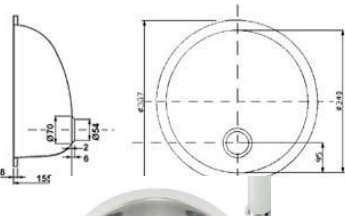

**SARAH CERAMIC BASIN
B111 WHITE 121.68**
535mm x 415mm

**SALLY CERAMIC CORNER BASIN
B114 WHITE 78.50**
330mm x 405mm

**SANNA CERAMIC WALL
B117 WHITE 69.99**
450mm x 300mm

**PLANET CERAMIC
BASIN 505 X 370MM
B202 159.99**

**ORBIT VANITY BASIN
500MM X 400MM
B201 45.99**

**ATLAS ROSSA CERAMIC
450MM X 270MM
B120 WHITE 68.64**

**ATLAS SEMI-RECESS
CERAMIC BASIN
400MM X 320MM
B290 WHITE 68.40**

**ATLAS 450MM X 390MM
SMALL CLOAK ROOM
B118 53.10**

**LECECO CERAMIC
UNDERCOUNTER
560MM X 420MM
B602 119.12**

**White Glass Reinforced Plastic
D158 40.00**
540 X 355

B967920 ROUND 127.21
STAINLESS STEEL BASINS

B96721 OVAL 146.27
STAINLESS STEEL BASINS