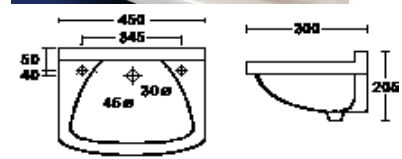

**SARAH CERAMIC BASIN
B111 WHITE 121.68**
535mm x 415mm

**SALLY CERAMIC CORNER BASIN
B114 WHITE 78.50**
330mm x 405mm

**SANNA CERAMIC WALL
B117 WHITE 69.99**
450mm x 300mm

**PLANET CERAMIC
BASIN 505 X 370MM
B202 159.99**

**ORBIT VANITY BASIN
500MM X 400MM
B201 45.99**

**ATLAS ROSSA CERAMIC
450MM X 270MM
B120 WHITE 68.64**

**ATLAS SEMI-RECESS
CERAMIC BASIN
400MM X 320MM
B290 WHITE 68.40**

**ATLAS 450MM X 390MM
SMALL CLOAK ROOM
B118 53.10**

**LECECO CERAMIC
UNDERCOUNTER
560MM X 420MM
B602 119.12**

**White Glass Reinforced Plastic
D158 40.00**
540 X 355

B967920 ROUND 127.21
STAINLESS STEEL BASINS

B96721 OVAL 146.27
STAINLESS STEEL BASINS