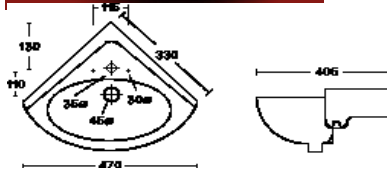

**SARAH CERAMIC BASIN
B111 WHITE 121.68**
535mm x 415mm

**SALLY CERAMIC CORNER BASIN
B114 WHITE 78.50**
330mm x 405mm

**SANNA CERAMIC WALL
B117 WHITE 69.99**
450mm x 300mm

**PLANET CERAMIC
BASIN 505 X 370MM
B202 159.99**

**ORBIT VANITY BASIN
500MM X 400MM
B201 45.99**

**ATLAS ROSSA CERAMIC
450MM X 270MM
B120 WHITE 68.64**

**ATLAS SEMI-RECESS
CERAMIC BASIN
400MM X 320MM
B290 WHITE 68.40**

**ATLAS 450MM X 390MM
SMALL CLOAK ROOM
B118 53.10**

**LECECO CERAMIC
UNDERCOUNTER
560MM X 420MM
B602 119.12**

**White Glass Reinforced Plastic
D158 40.00**
540 X 355

B967920 ROUND 127.21
STAINLESS STEEL BASINS

B96721 OVAL 146.27
STAINLESS STEEL BASINS