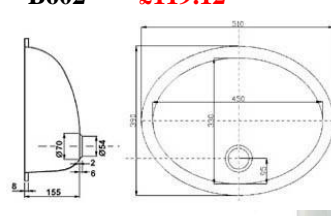

**SARAH CERAMIC BASIN
B111 WHITE 121.68**
535mm x 415mm

**SALLY CERAMIC CORNER BASIN
B114 WHITE 78.50**
330mm x 405mm

**SANNA CERAMIC WALL
B117 WHITE 69.99**
450mm x 300mm

**PLANET CERAMIC
BASIN 505 X 370MM
B202 159.99**

**ORBIT VANITY BASIN
500MM X 400MM
B201 45.99**

**ATLAS ROSSA CERAMIC
450MM X 270MM
B120 WHITE 68.64**

**ATLAS SEMI-RECESS
CERAMIC BASIN
400MM X 320MM
B290 WHITE 68.40**

**ATLAS 450MM X 390MM
SMALL CLOAK ROOM
B118 53.10**

**LECECO CERAMIC
UNDERCOUNTER
560MM X 420MM
B602 119.12**

**White Glass Reinforced Plastic
D158 40.00**
540 X 355

B967920 ROUND 127.21
STAINLESS STEEL BASINS

B96721 OVAL 146.27
STAINLESS STEEL BASINS