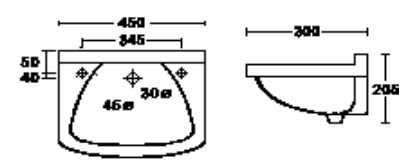

SARAH CERAMIC BASIN
B111 WHITE 121.68
535MM X 415MM

SALLY CERAMIC CORNER BASIN
B114 WHITE £78.50
330MM X 405MM

SANNA CERAMIC WALL
B117 WHITE £69.99
450MM X 300MM

PLANET CERAMIC
BASIN 505 X 370MM
B202 £159.99

ORBIT VANITY BASIN
500MM X 400MM
B201 £45.99

ATLAS ROSSA CERAMIC
450MM X 270MM
B120 WHITE £68.64

ATLAS SEMI-RECESS
CERAMIC BASIN
400MM X 320MM
B290 WHITE £68.40

ATLAS 450MM X 390MM
SMALL CLOAK ROOM
B118 £59.69

LECECO CERAMIC
UNDERCOUNTER
560MM X 420MM
B602 £119.12

WHITE GLASS REINFORCED PLASTIC
D158 £40.00
540 X 355

B967920 ROUND 154.26
STAINLESS STEEL BASINS

B96721 OVAL 146.27
STAINLESS STEEL BASINS