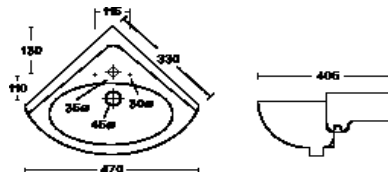

SARAH CERAMIC BASIN
B111 WHITE 127.20
535MM X 415MM

SALLY CERAMIC CORNER BASIN
B114 WHITE 87.20
330MM X 405MM

SANNA CERAMIC WALL
B117 WHITE 76.68
450MM X 300MM

ATLAS ROSSA CERAMIC
450MM X 270MM
B120 WHITE 76.68

ATLAS 400 SEMI-RECESS
CERAMIC BASIN
400MM X 320MM
B290 WHITE 135.60

ATLAS PEDISTAL
B 42.0

ATLAS 450MM X 390MM
SMALL CLOAK ROOM
B118 59.69

LECICO CERAMIC
UNDERCOUNTER SINK
560MM X 420MM
B602 123.60

B967920 ROUND 154.26
STAINLESS STEEL BASINS