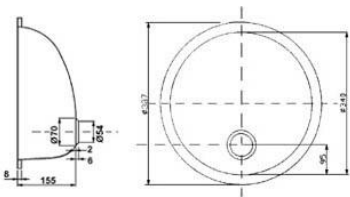

SARAH CERAMIC BASIN
B111 WHITE 127.20
535MM X 415MM

SALLY CERAMIC CORNER BASIN
B114 WHITE 87.20
330MM X 405MM

SANNA CERAMIC WALL
B117 WHITE 76.68
450MM X 300MM

ATLAS ROSSA CERAMIC
450MM X 270MM
B120 WHITE 76.68

ATLAS 400 SEMI-RECESS
CERAMIC BASIN
400MM X 320MM
B290 WHITE 135.60

ATLAS PEDISTAL
B 42.0

ATLAS 450MM X 390MM
SMALL CLOAK ROOM
B118 59.69

LECICO CERAMIC
UNDERCOUNTER SINK
560MM X 420MM
B602 123.60

B967920 ROUND 154.26
STAINLESS STEEL BASINS