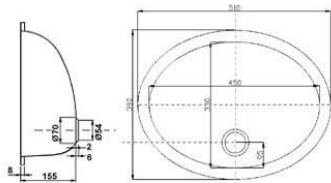

SARAH CERAMIC BASIN
B111 WHITE 127.20
535MM X 415MM

SALLY CERAMIC CORNER BASIN
B114 WHITE 87.20
330MM X 405MM

SANNA CERAMIC WALL
B117 WHITE 76.68
450MM X 300MM

ATLAS ROSSA CERAMIC
450MM X 270MM
B120 WHITE 76.68

ATLAS 400 SEMI-RECESS
CERAMIC BASIN
400MM X 320MM
B290 WHITE 135.60

ATLAS PEDISTAL
B 42.0

ATLAS 450MM X 390MM
SMALL CLOAK ROOM
B118 59.69

LECICO CERAMIC
UNDERCOUNTER SINK
560MM X 420MM
B602 123.60

B967920 ROUND 154.26
STAINLESS STEEL BASINS