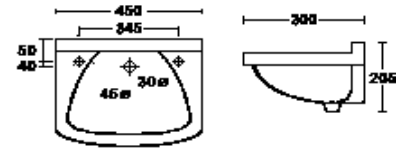

SARAH CERAMIC BASIN
B111 WHITE 127.20
535MM X 415MM

SALLY CERAMIC CORNER BASIN
B114 WHITE 87.20
330MM X 405MM

SANNA CERAMIC WALL
B117 WHITE 76.68
450MM X 300MM

ATLAS ROSSA CERAMIC
450MM X 270MM
B120 WHITE 76.68

ATLAS 400 SEMI-RECESS
CERAMIC BASIN
400MM X 320MM
B290 WHITE 135.60

ATLAS PEDISTAL
B 42.0

ATLAS 450MM X 390MM
SMALL CLOAK ROOM
B118 59.69

LECICO CERAMIC
UNDERCOUNTER SINK
560MM X 420MM
B602 123.60

B967920 ROUND 154.26
STAINLESS STEEL BASINS