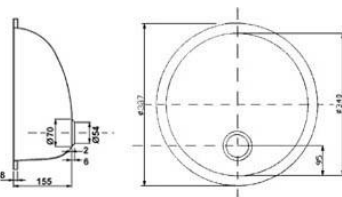

SARAH CERAMIC BASIN
B111 WHITE 121.68
535MM X 415MM

SALLY CERAMIC CORNER BASIN
B114 WHITE £78.50
330MM X 405MM

SANNA CERAMIC WALL
B117 WHITE £69.99
450MM X 300MM

PLANET CERAMIC
BASIN 505 X 370MM
B202 £159.99

ORBIT VANITY BASIN
500MM X 400MM
B201 £45.99

ATLAS ROSSA CERAMIC
450MM X 270MM
B120 WHITE £68.64

ATLAS SEMI-RECESS
CERAMIC BASIN
400MM X 320MM
B290 WHITE £68.40

ATLAS 450MM X 390MM
SMALL CLOAK ROOM
B118 £59.69

LECECO CERAMIC
UNDERCOUNTER
560MM X 420MM
B602 £119.12

WHITE GLASS REINFORCED PLASTIC
D158 £40.00
540 X 355

B967920 ROUND 154.26
STAINLESS STEEL BASINS

B96721 OVAL 146.27
STAINLESS STEEL BASINS