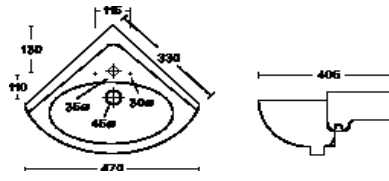

SARAH CERAMIC BASIN
B111 WHITE 121.68
535MM X 415MM

SALLY CERAMIC CORNER BASIN
B114 WHITE £78.50
330MM X 405MM

SANNA CERAMIC WALL
B117 WHITE £69.99
450MM X 300MM

PLANET CERAMIC
BASIN 505 X 370MM
B202 £159.99

ORBIT VANITY BASIN
500MM X 400MM
B201 £45.99

ATLAS ROSSA CERAMIC
450MM X 270MM
B120 WHITE £68.64

ATLAS SEMI-RECESS
CERAMIC BASIN
400MM X 320MM
B290 WHITE £68.40

ATLAS 450MM X 390MM
SMALL CLOAK ROOM
B118 £59.69

LECECO CERAMIC
UNDERCOUNTER
560MM X 420MM
B602 £119.12

WHITE GLASS REINFORCED PLASTIC
D158 £40.00
540 X 355

B967920 ROUND 154.26
STAINLESS STEEL BASINS

B96721 OVAL 146.27
STAINLESS STEEL BASINS