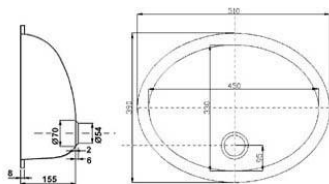

SARAH CERAMIC BASIN
B111 WHITE 121.68
535MM X 415MM

SALLY CERAMIC CORNER BASIN
B114 WHITE £78.50
330MM X 405MM

SANNA CERAMIC WALL
B117 WHITE £69.99
450MM X 300MM

PLANET CERAMIC
BASIN 505 X 370MM
B202 £159.99

ORBIT VANITY BASIN
500MM X 400MM
B201 £45.99

ATLAS ROSSA CERAMIC
450MM X 270MM
B120 WHITE £68.64

ATLAS SEMI-RECESS
CERAMIC BASIN
400MM X 320MM
B290 WHITE £68.40

ATLAS 450MM X 390MM
SMALL CLOAK ROOM
B118 £59.69

LECECO CERAMIC
UNDERCOUNTER
560MM X 420MM
B602 £119.12

WHITE GLASS REINFORCED PLASTIC
D158 £40.00
540 X 355

B967920 ROUND 154.26
STAINLESS STEEL BASINS

B96721 OVAL 146.27
STAINLESS STEEL BASINS