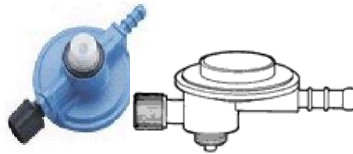

CAMPING GAZ BUTANE REG
C159090 **9.19**