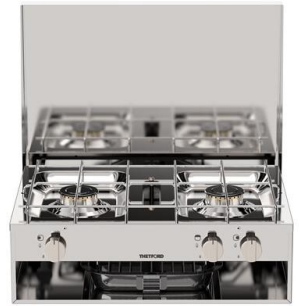

D017100 475.00
SMEV S/S 91033
 420H X 483W X 475D

THETFORD DUPLEX GRILL/OVEN
D601171 BLACK 315.00
 445 X 456 X 440MM 36L

NEW WORLD 600DISC
LPG COOKER BLK/SVR
D623/B 535.00

THETFORD NELSON FFD
D060108 763.50

TRIPLEX OVEN & GRILL
D350712 525.00

COOKER VOYAGER 4500
DELUXE WITH IGNITION
D2510 475.00

THEFORD 2 BURNER
HOB & GRILL
D462 289.00

DOMETIC MOONLIGHT
OVEN/GRILL CU433
D204 549.00

PARKER BABY OVEN
BABY OVEN & GRILL FFD
D016302 SS 585.00

TECHIMEX 2 BURNER
OVEN & GRILL FFD
450 W X 435D X 505H
D3802 585.00

DOMETIC COOKER HOOD
CK2000D091300 216.00

TOPLINE SERIES 111 COMBINATION
RECESSED 2 BURNER HOB/SINK
12V IGNITION, BLACK GLASS LIDS
NICKEL BURNER KNOBS
2 X 1.5KW CAPTIVE BURNERS
D32747 299.00

SMEV 9222 COMBI SINK & LID
W900MM X D370MM X H152MM
D091223 295.00

SMEV COMBI SINK & LID (TAP EXTRA)
W525MM X D421MM X H155MM
D32818 185.00