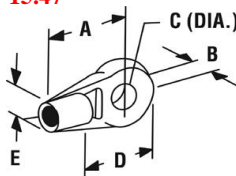

S/S WIRE GRIP
each
K02403 **1.44**
K02405 **1.82**
K02406 **2.10**

STOP COLLAR
K4131 **2.38**

CLEVIS KIT
K457314 **23.72**

OLD BALL JOINT
K454506 **15.76**
K454559 **15.47**

SHIM & SADDLE
K454220 **3.76**

TILLER ROPE
SPRING SS
K16708 **20.14**

STEERING PULLY
K21934 +HOOK **2.45**
K21930 SINGLE **4.39**

33C BRASS PRIVIT
FOR 3.2mm lever
K254 **3.84**
for 4.8 mm lever
K255 **3.84**
K256 **3.84**

33 TERMINAL EYE
K455173 33C **12.25**
K451251 40XI