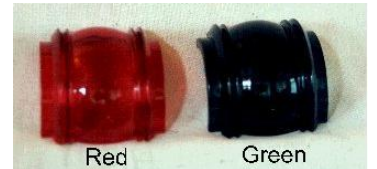

BRASS	CHROME
L1910 <b>37.42</b>	L1920 <b>37.42</b>
L1912 <b>37.42</b>	L1922 <b>37.42</b>

SPARE LENS
L61999 <b>6.99</b>
L61998

TEARDROP	BRASS	CHROME	SPARE LENS
L62000 <b>41.11</b>	L62001 <b>41.11</b>	L61999 <b>9.18</b>	L61999 <b>9.18</b>
L62010 <b>41.11</b>	L62011 <b>41.11</b>	L62009 <b>9.18</b>	

CAST BRASS SET
L1609 <b>63.36</b>

SPARE LENS FOR CAST NAV
L1611 <b>14.59</b>
L1610 <b>14.59</b>

HELLA 25 SERIES	BLACK	BI COLOUR	STERN	PORT	ST/BOARD
L1424	L1422	L1424	L1424	L142	

TREM BLACK	ST/BOARD	PORT	BICOLOUR	MASTHEAD	STERN
L830621	L830620	L830622	L830623	L830624	