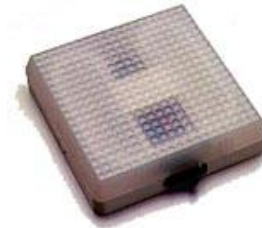

BRASS /TEAK BULKHEAD LED
L30223 3" 110mm 26.21
L18190 4" 140mm 31.56
L18200 5" 170mm 34.99

MARLEC 2 D BRASS RIM LIGHT
LOW ENERGY 16W TUBE 5" 8W LOW ENERGY
L2302 FLUSH 69.25 L2340 2 D TUBE 37.51
L2320 RECESED 69.25 L2341 HALOG 30.25

S/ST BULKHEAD LED
L30210 3" 19.99
L30190 4" 21.75
L30200 5" 23.81

MARLEC 2 D TUBE
L003800 39.95
MARLEC LEC
CAST BRASS SURROUND
L334 18.25

RADIANT 2 D
L21000 27.78

BRASS BULKHEAD LIGHT LED
L30215 3" 110mm 18.85
L30195 4" 140mm 19.61
L30205 5" 170mm 22.80

CHROME DOME LIGHT
10w 12 volt s rim switch
L17525 100mm hella 26.19

S/S DOME LIGHT
L9002406 21.13
HAL WATERPROOF

CORONET
L18273 HAL 28.58
SILVER SAND

CROWN
L18260 HAL 22.99
SILVER SAND

LED DOME LIGHT
L557 51.01
SILVER