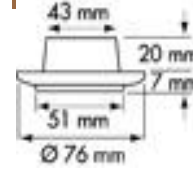

**SWIVEL 70mm LED DOWNLIGHT 8-32 VOLTS**  
**CHROME warm white BRASS**  
**L9923 6 LED 7.99 L9947 6 LED 8.49**  
**L9948 10 LED 8.99 L9949 10 LED 8.99**

**BATHROOM LIGHT**  
**L810062 80 x 31 50.42**  
**L810063 100 x 31 57.74**

**L1008 103mm**  
**L1014 145mm 30.29**

**RONDO PLASTIC**  
**L29437**

**SATURN**  
**L28239 WH**  
**L28238 BR**  
**L39435 CH**

**PINTO**  
**L29335 WH**  
**L29336 BR**  
**L29337 CH**