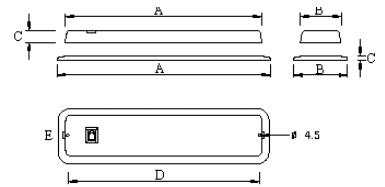

**TRILIGHT LED**  
**L813209 3W 35.28**  
**L813214 10W**

**TRI - LIGHT LABCRAFT KL8**  
**L1120 1 X 8watt tube 27.00**  
**L1122 2 X 8watt tubes 25.63**  
**L1124 3 X 8watt tubes 29.26**

**TRI-LIGHT PLASTIC SURROUND**  
**L1128 WHITE 3.84**  
**L1129 IVORY 3.84**  
**L11291 BRASS 5.98**  
**L11292 CHROME 5.98**

**LINEARE**  
**L018215 8 WATT**  
**L018220 16 WATT 18.52**  
**SILVER SAND**

**LUMO 1 375 x 55 x 23**  
**L018046 8watt 22.75**  
**LUMO 3 375 x 86 X 26.8mm**  
**L018057 2 x 8watt tube 26.44**  
**580mm x 58mm 26mm**