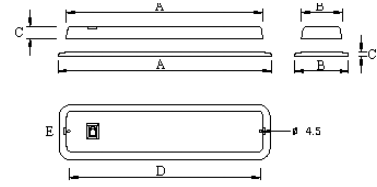

TRILIGHT LED
L813209 3W 35.78
L813214 10W 48.56

TRI - LIGHT LABCRAFT KL8
L1120 1 X 8WATT TUBE 27.00
L1122 2 X 8WATT TUBES 25.63
L1124 3 X 8WATT TUBES 29.26

TRI-LIGHT PLASTIC SURROUND
L1128 WHITE 3.84
L1129 IVORY 3.84
L11291 BRASS 5.98
L11292 CHROME 5.98

LINEARE
L018215 8 WATT
L018220 16 WATT 18.52
SILVER SAND

LUMO 1 375 X 55 X 23
L018046 8WATT 24.99

LABCRAFT FLUX
L813360 10-15V 562 LUMENS 52.42
L813366 10-15V 2250 LUMENS 100.38

LUMO 3 375 X 86 X 26.8MM
L018057 2 X 8WATT TUBE 28.60
580MM X 58MM 26MM