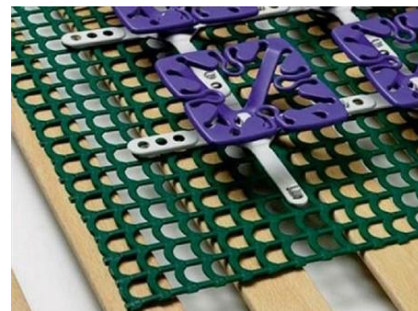

M350570 BUNK BED KIT
M350572 SPARE POLES
M350573 SPARE CANVAS

BUNK BED BRACKET
M137691 x 2
W4 1.69

INFLATABLE MATTRESS
M100161 SINGLE
M100162 DOUBLE

FRAMED SUPERIOR MATTRESS SPRUNG
13 GAUGE SPRINGS 11 GAUGE WIRE
30Z PAD, 12mm PEEL FOAM SEWN IN TOPPER

DUVALAY MATTRESS
6'3FT X 4'6FT
M301 327.92

VACUUM PACKED FOAM MATTRESS IN A BAG
HIGH QUALITY FOAM ONCE UNPACKED
EXPANDS TO 6" DEPTH. DUST MITE RESISTANT

- M200 6ft x 4ft **209.00**
- M202 6ft 3" x 4ft **209.00**
- M201 6ft.3" x 4ft 6" **249.00**
- M207 6ft x 4ft 3" **250.00**
- M209 6ft 3" x 5ft **250.00**
- M211 6ft 3" x 4ft 3" **250.00**

- M204 6ft x 2ft **149.00**
- M206 6ft x 2ft 3" **149.00**
- M208 6ft x 2ft 9" **149.00**

- M1100 6' X 2' **147.48**
- M1120 6' X 2'3" **169.96**
- M1160 6'3" X 4' **262.50**
- M1180 6'3" X 6' **287.45**

M40312 STAR MOBIL 35.90
SOFT EXTENSION PACK

TENSION STAR CROSSES
M0314 10.90

MESH BASE 2 MTRS X
(950mm x 2mm THICK)
M40316 44.90

STAR MOBIL BASIC BED KIT. A BED SYSTEM THAT ALLOWS AIR TO FLOW AROUND THE BED AND SUPPORTS THE MATTRESS. BOX OF 60 SPRING ELEMENTS, 50 X REGULAR AND 10 SOFT +10 TENSION CROSSES
M40310 145.00