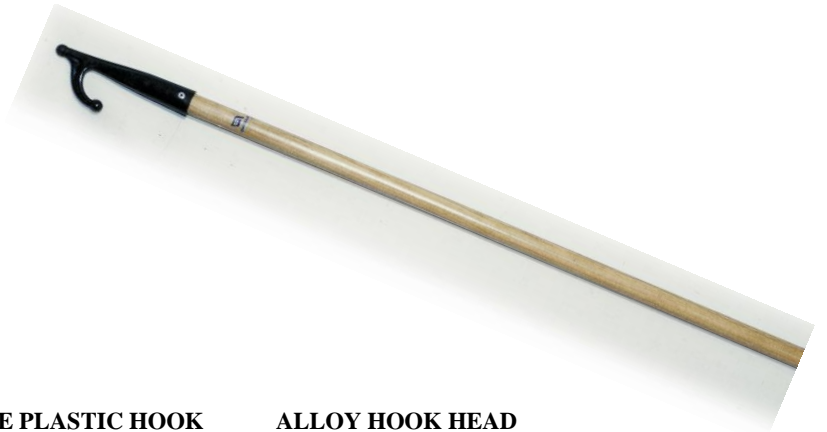

**TELESCOPIC BOAT HOOK 1.2-2.1MM**  
 N622450 TREM 25mm dia **21.48**  
 N622451 TREM 30mm dia **22.08**

**ASH POLE for boat hooks** 1 1/2" X 8FT **N232 19.99**  
**ASHPOLE NARROW BOAT** 2 1/2" X 12FT **N230 49.99**  
**PINE NARROWBOAT POLE** 2 1/2" x 10FT **N234 35.00**

**WOOD BOAT MAHOG CHROME HEAD**  
 N186009 210mm **43.01**  
 N186008 180mm **41.99**

**CADET ALLOY FIXED 2.2M**  
 N186001 **21.49**

**PINE PLASTIC HOOK**  
 N10337 180mm **42.47**  
 N10338 240mm **48.38**  
 N10339 300mm **54.54**