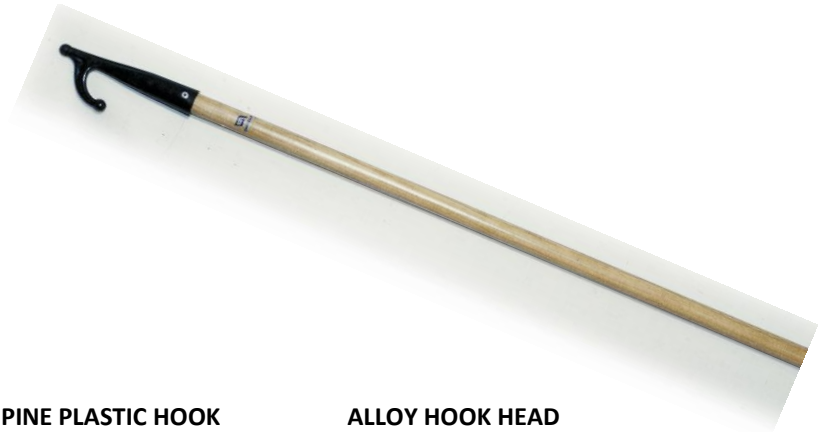

TELESCOPIC BOAT HOOK 1.2-2.1MM
 N622450 TREM 25MM DIA **24.35**
 N622451 TREM 30MM DIA **25.20**

ASH POLE FOR BOAT HOOKS 1 1/2" X 8FT N232 **19.99**
 ASHPOLE NARROW BOAT 2 1/2" X 12FT N230 **46.18**
 PINE NARROWBOAT POLE 2 1/2" X 10FT N234 **35.99**

WOOD BOAT MAHOG
 CHROME HEAD
 N186009 210MM **43.01**
 N186008 180MM **48.57**
 N186141 8FT **49.99**

CADET ALLOY
 FIXED 2.2M
 N186001 **21.49**

PINE PLASTIC HOOK
 N10337 180MM **42.47**
 N10338 240MM **48.38**
 N10339 300MM **54.54**

ALLOY HOOK HEAD
 N10333 180MM **63.93**
 N10334 240MM **72.44**
 N10335 300MM **76.00**

BRASS TWIN HOOK
 N59070 185L X 34ID MM **15.32**
 N59072 255L X 38ID MM **25.90**
 CHROME
 N59071 185L X 34ID MM **14.57**
 N59073 285L X 38ID MM **21.50**