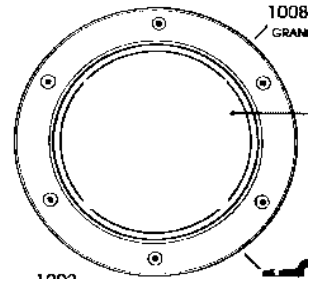

**BRASS PORTHOLES**

	Size	frame OD	Frame ID
N13100	7 1/2"	275mm (10 3/4)	190mm (7 1/2")
N13101	8"	285mm (11")	200mm (7 7/8)
N13102	9"	315mm (12 1/4)	225mm (8 7/8)
N13103	11"	355mm (13 3/4)	280mm (11")
N13104	14"	425mm (16 3/4)	350mm (13 3/4)

**PLAIN GLASS**

PIGEON BOX 3 1/4 x 5	4.99
200mm (8")	N73110
215mm (8 1/2)	N73111
240mm (9 1/2)	N73112
295mm (11 1/2)	N73113
(14")	N73124

**STAR GLASS**

**OBSCURE**

**OPENING PORTHOLE**  
**DIS**

**BRASS TOP HOPPER**  
**OPENING PORTHOLE**

**GRAND UNION PORT**  
**N042 13 3/4 X 10ID**  
**65.99**

**ALLOYPORT**      **LUMAX**  
**Wesley windows TO ORDER ONLY**

**SPUN BRASS LINER**

8"	N73130	17.40
9"	N73132	22.04
11 1/2"	N73133	36.23
14 1/2"	N73134	48.66