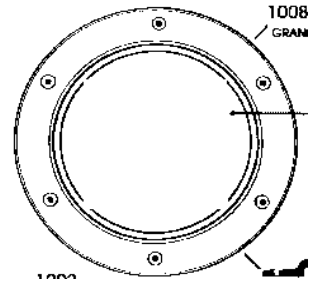

BRASS PORTHOLES

	Size	frame OD	Frame ID
N13100	7 1/2"	275mm (10 3/4")	190mm (7 1/2")
N13101	8"	285mm (11")	200mm (7 7/8")
N13102	9"	315mm (12 1/4")	225mm (8 7/8")
N13103	11"	355mm (13 3/4")	280mm (11")
N13104	14"	425mm (16 3/4")	350mm (13 3/4")

PLAIN GLASS

PIGEON BOX 3 1/4 x 5	4.99
200mm (8")	N73110
215mm (8 1/2")	N73111
240mm (9 1/2")	N73112
295mm (11 1/2")	N73113
(14")	N73124

STAR GLASS

OBSCURE

OPENING PORTHOLE
DIS

BRASS TOP HOPPER
OPENING PORTHOLE