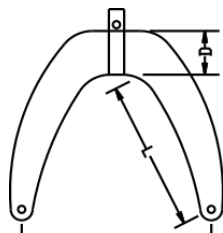

BULBOUS NOSE FENDERS
Inc 6" x 5x 11 .60kg
N93011/WHITE 16.50
N93011/ BLUE 16.50

BOW FENDER
11"x4" 380mm x 100mm
N93021/WHITE 23.50
N93021/BLUE 23.50

STANDARD FENDER
18"x 5" 45 X13cm
N93081/ WHITE 14.64
N93081/NAVY 14.64
N93081BK 14.64
N93081/RG 15.53
N93081/BY 15.53

STANDARD FENDER
22 x 6" 15 x 55cm
N93091/WH 16.50
N93091/NY 16.50
N93091/BK 16.50
N93091/RG 19.00
N93091/BY 19.00