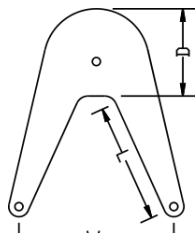

BULBOUS NOSE FENDERS
Inc 6" x 5x 11 .60kg
N93011/WHITE 16.50
N93011/ BLUE 16.50

BOW FENDER
11"x4" 380mm x 100mm
N93021/WHITE 23.50
N93021/BLUE 23.50

STANDARD FENDER
18"x 5" 45 X13cm
N93081/ WHITE 14.64
N93081/NAVY 14.64
N93081BK 14.64
N93081/RG 15.53
N93081/BY 15.53

STANDARD FENDER
22 x 6" 15 x 55cm
N93091/WH 16.50
N93091/NY 16.50
N93091/BK 16.50
N93091/RG 19.00
N93091/BY 19.00