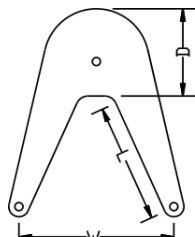

BULBOUS NOSE FENDERS
Inc 6" x 5x 11 .60kg
N93011/WHITE 16.50
N93011/ BLUE 16.50

BOW FENDER
11"x4" 380mm x 100mm
N93021/WHITE 23.50
N93021/BLUE 23.50

STANDARD FENDER
18" x 5" 45 X13cm
N93081/ WHITE 14.64
N93081/NAVY 14.64
N93081BK 14.64
N93081/RG 15.53
N93081/BY 15.53

STANDARD FENDER
22 x 6" 15 x 55cm
N93091/WH 16.50
N93091/NY 16.50
N93091/BK 16.50
N93091/RG 19.00
N93091/BY 19.00