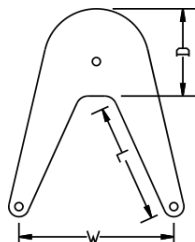

BULBOUS NOSE FENDERS
Inc 6" x 5x 11 .60kg
N93011/WHITE **16.50**
N93011/ BLUE **16.50**

STANDARD FENDER
18"x 5" 45 X13cm
N93081/ WHITE **14.64**
N93081/NAVY **14.64**
N93081BK **14.64**
N93081/RG **15.53**
N93081/BY **15.53**