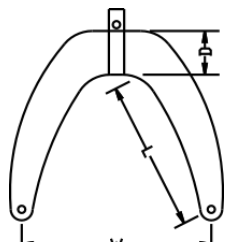

BOW FENDER
11"x4" 380mm x 100mm
N93021/WHITE **23.50**
N93021/BLUE **23.50**

STANDARD FENDER
18"x 5" 45 X13cm
N93081/ WHITE **14.64**
N93081/NAVY **14.64**
N93081BK **14.64**
N93081/RG **15.53**
N93081/BY **15.53**