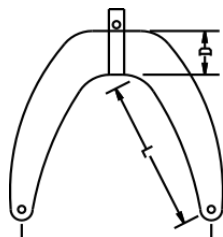

BULBOUS NOSE FENDERS
Inc 6" x 5x 11 .60kg
N93011/WHITE 16.50
N93011/ BLUE 16.50

BOW FENDER
11"x4" 380mm x 100mm
N93021/WHITE 23.50
N93021/BLUE 23.50

STANDARD FENDER
18" x 5" 45 X13cm
N93081/ WHITE 14.64
N93081/NAVY 14.64
N93081BK 14.64
N93081/RG 15.53
N93081/BY 15.53

STANDARD FENDER
22 x 6" 15 x 55cm
N93091/WH 16.50
N93091/NY 16.50
N93091/BK 16.50
N93091/RG 19.00
N93091/BY 19.00