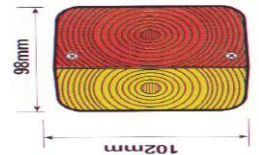

T500
WHITE TRAILER BOARDS
T504
 4'(1.215M) 6mtr of 7 CORE CABLE
 SPARE LENS ONLY
 SAME AS ABOVE 8mtr of 7 CORE CABLE

T502
WHITE TRAILER BOARD WITH REAR FOG
LAMP 8mtr of 7 CORE CABLE & PLUG
T501

NUMBER PLATE LETTERS
T .30 EACH