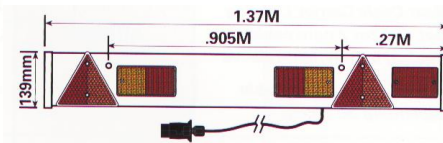

T500
WHITE TRAILER BOARDS
T504
 4'(1.215M) 6mtr of 7 CORE CABLE
 SPARE LENS ONLY
 SAME AS ABOVE 8mtr of 7 CORE CABLE

T502
WHITE TRAILER BOARD WITH REAR FOG
LAMP 8mtr of 7 CORE CABLE & PLUG
T501

NUMBER PLATE LETTERS
T .30 EACH