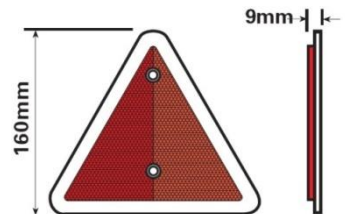

REFLECTOR TRIANGLE
T018 1.99