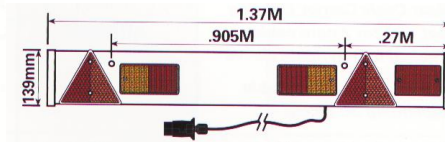

T500
WHITE TRAILER BOARDS
T504
4' (1.215M) 6mtr of 7 CORE CABLE
SPARE LENS ONLY
SAME AS ABOVE 8mtr of 7 CORE CABLE

T502
WHITE TRAILER BOARD WITH REAR FOG
LAMP 8mtr of 7 CORE CABLE & PLUG
T501

NUMBER PLATE LETTERS
T .30 EACH

COMBINATION LAMP
MAYPOLE 7.99
H82mm/L50mm/W168mm
T010 12V

COMBINATION LAMP
MAYPOLE 3.99
H98mm/49mm/98mm
T003 12V

REFLECTOR TRIANGLE
T018 1.99

TOWING CONNECTOR
7 PIN PLUG 12N BLACK
T021 3.85

TOWING CONNECTOR
7 PIN PLUG 12N ALUM
T024 3.85