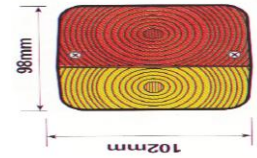

T500
WHITE TRAILER BOARDS
T504 **79.99**
4' (1.215M) 6mtr o 7 CORE CABLE
SPARE LENS ONLY
SAME AS ABOVE 8mtr of 7 CORE CABLE

T502
WHITE TRAILER BOARD WITH REAR FOG
LAMP 8mtr of 7 CORE CABLE & PLUG
T501

NUMBER PLATE LETTERS
T .30 EACH