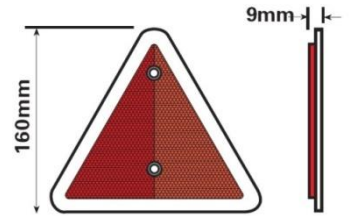

REFLECTOR TRIANGLE
T018 1.99