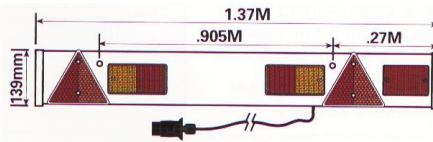

T500
WHITE TRAILER BOARDS
T504 **79.99**
4' (1.215M) 6mtr o 7 CORE CABLE
SPARE LENS ONLY
SAME AS ABOVE 8mtr of 7 CORE CABLE

T502
WHITE TRAILER BOARD WITH REAR FOG
LAMP 8mtr of 7 CORE CABLE & PLUG
T501

NUMBER PLATE LETTERS
T .30 EACH

COMBINATION LAMP
MAYPOLE 7.99
H82mm/L50mm/W168mm
T010 12V

COMBINATION LAMP
MAYPOLE 3.99
H98mm/49mm/98mm
T003 12V

REFLECTOR TRIANGLE
T018 1.99

TOWING CONNECTOR
7 PIN PLUG 12N BLACK
T021 3.85

TOWING CONNECTOR
7 PIN PLUG 12N ALUM
T024 3.85