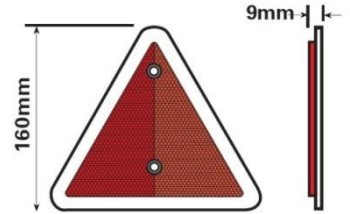

REFLECTOR TRIANGLE
T018 1.99