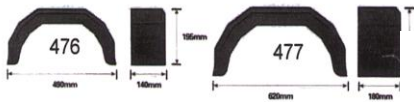

**SANDHOPPER LAUNCHING
TROLLEY WHEEL 1" BORE**
T472 **11.99**

**PNEUMATIC WHEEL
1" BORE**
T473 **21.88**

TRAILER WHEEL & TYRE 4 STUD ON 4"
T470 400 X 8 **38.72**
T471 500 X 10 **57.60**

NN

PLASTIC MUD GUARDS
T265 8" H195MM x 490MM x W140MM **8.29**
T266 10" H240MM x 620MM x W180MM **8.49**