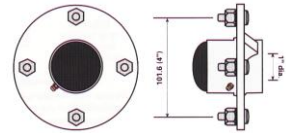

**TRAILER WHEEL HUB
& TAPER ROLLER BEARINGS**
T468 **24.10**