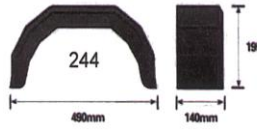

**SANDHOPPER LAUNCHING
TROLLEY WHEEL 1" BORE**
T472 **11.99**

**PNEUMATIC WHEEL
1" BORE**
T473 **21.88**

TRAILER WHEEL & TYRE 4 STUD ON 4"
T470 400 X 8 **38.72**
T471 500 X 10 **57.60**

NN

PLASTIC MUD GUARDS
T265 8" H195MM x 490MM x W140MM **8.29**
T266 10" H240MM x 620MM x W180MM **8.49**

DINGHY DOLLY
T3055 **67.99**

SOLID TYRE
T227 **6.75**

JOCKEY WHEEL & SHAFT **23.77**
T226 H79cm x L40cm x W14cm

HICHLCK
T475 **8.55**

PLASTIC WHEEL
T225 **3.99**

**T437 H59cm x L41cm x W13cm
PNEUMATIC TYRE** **28.99**