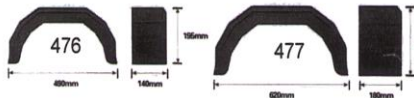

**SANDHOPPER LAUNCHING  
TROLLEY WHEEL 1" BORE**  
T472 **11.99**

**PNEUMATIC WHEEL  
1" BORE**  
T473 **21.88**

**TRAILER WHEEL & TYRE 4 STUD ON 4"**  
T470 400 X 8 **38.72**  
T471 500 X 10 **57.60**

**PLASTIC MUD GUARDS**

T265 8" H195MM x 490MM x W140MM **8.29**  
T266 10" H240MM x 620MM x W180MM **8.49**

**TRAILER COUPLING**  
50MM T474 **19.69**

**DINGHY DOLLY**  
T3055 **73.00**

**HICHLOCK**  
T475 **8.55**

**TREM TROLLEY WHEEL**  
T622025 **18.11**  
300 X 4

**PLASTIC WHEEL**  
T225 **5.23**

T437 H59cm x L41cm x W13cm  
**PNEUMATIC TYRE** **28.99**

**TOW BALL 50mm  
EU APPROVED**  
T079 **7.99**

**TOW BALL COVER  
WITH REFLECTOR**  
T038 **3.99**  
**NO REFLECTOR**  
T039 **2.59**