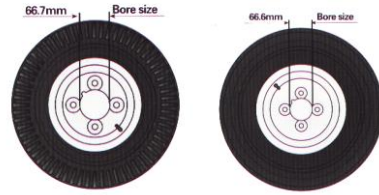

**SANDHOPPER LAUNCHING  
TROLLEY WHEEL 1" BORE**  
T472 **11.99**

**PNEUMATIC WHEEL  
1" BORE**  
T473 **21.88**

**TRAILER WHEEL & TYRE 4 STUD ON 4"**  
T470 400 X 8 **38.72**  
T471 500 X 10 **57.60**

**PLASTIC MUD GUARDS**

T265 8" H195MM x 490MM x W140MM **8.29**  
T266 10" H240MM x 620MM x W180MM **8.49**

**TRAILER COUPLING**  
50MM T474 **19.69**

**DINGHY DOLLY**  
T3055 **73.00**

**HICHLOCK**  
T475 **8.55**

**TREM TROLLEY WHEEL**  
T622025 **18.11**  
300 X 4

**TRAILER WHEEL HUB  
& TAPER ROLLER BEARINGS**  
T468 **24.10**

**TAPER ROLLER  
BEARINGS PAIR**  
T469 **7.50 PR**

**JOCKEY WHEEL  
PNEUMATIC TYRE**  
T4373 **17.89**

**SOLID TYRE**  
T227 **6.75**

**JOCKEY WHEEL & SHAFT** **23.77**  
T226 H79cm x L40cm x W14cm

**PLASTIC WHEEL**  
T225 **5.23**

T437 H59cm x L41cm x W13cm  
**PNEUMATIC TYRE** **28.99**

**TOW BALL 50mm  
EU APPROVED**  
T079 **7.99**

**TOW BALL COVER  
WITH REFLECTOR**  
T038 **3.99**  
**NO REFLECTOR**  
T039 **2.59**