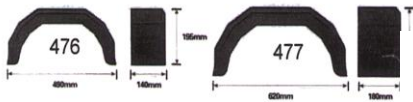

**SANDHOPPER LAUNCHING
TROLLEY WHEEL 1" BORE**
T472 **11.99**

**PNEUMATIC WHEEL
1" BORE**
T473 **21.88**

TRAILER WHEEL & TYRE 4 STUD ON 4"
T470 400 X 8 **38.72**
T471 500 X 10 **57.60**

NN

PLASTIC MUD GUARDS
T265 8" H195MM x 490MM x W140MM **8.29**
T266 10" H240MM x 620MM x W180MM **8.49**

DINGHY DOLLY
T3055 **75.00**

SOLID TYRE
T227 **6.75**

JOCKEY WHEEL & SHAFT **23.77**
T226 H79cm x L40cm x W14cm

HICHLOCK
T475 **8.55**

PLASTIC WHEEL
T225 **3.99**

**T437 H59cm x L41cm x W13cm
PNEUMATIC TYRE **28.99****