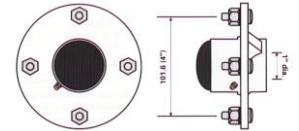

T265 8" H195MM x 490MM x W140MM **8.29**  
T266 10" H240MM x 620MM x W180MM **8.49**

**TRAILER COUPLING**  
50MM T474 **19.69**

**DINGHY DOLLY**  
T3055 **73.00**

**HICHLOCK**  
T475 **8.55**

**TREM TROLLEY WHEEL**  
T622025 **18.11**  
300 X 4

**PLASTIC WHEEL**  
T225 **5.23**

T437 H59cm x L41cm x W13cm  
**PNEUMATIC TYRE** **28.99**

**TOW BALL 50mm  
EU APPROVED**  
T079 **7.99**

**TOW BALL COVER  
WITH REFLECTOR**  
T038 **3.99**  
**NO REFLECTOR**  
T039 **2.59**