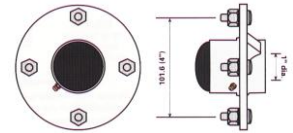

TRAILER WHEEL & TYRE 4 STUD ON 4"
T470 400 X 8 **38.72**
T471 500 X 10 **57.60**