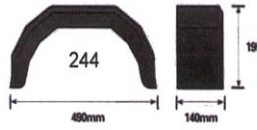

**SANDHOPPER LAUNCHING
TROLLEY WHEEL 1" BORE**
T472 **11.99**

**PNEUMATIC WHEEL
1" BORE**
T473 **21.88**

TRAILER WHEEL & TYRE 4 STUD ON 4"
T470 400 X 8 **38.72**
T471 500 X 10 **57.60**

NN

PLASTIC MUD GUARDS
T265 8" H195MM x 490MM x W140MM **8.29**
T266 10" H240MM x 620MM x W180MM **8.49**

DINGHY DOLLY
T3055 **75.00**

SOLID TYRE
T227 **6.75**

JOCKEY WHEEL & SHAFT **23.77**
T226 H79cm x L40cm x W14cm

HICHLOCK
T475 **8.55**

PLASTIC WHEEL
T225 **3.99**

**T437 H59cm x L41cm x W13cm
PNEUMATIC TYRE **28.99****