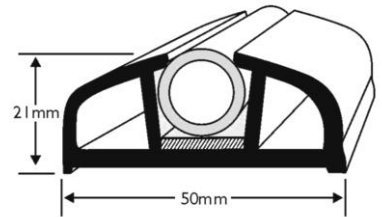

N562000 9 M **9.67 P/MTR**
 N562002 12M **9.60 P/MTR**

U FENDERING
6mm FLANGE

N56202 9M **5.64 P/MTR**

SOUND INSTULATION
FOIL FRONT SELF ADHESIVE
 U44606 3'3" X 2' **52.68**
 (1MTR X .06)

3M ALUMINIUM
FOIL JOINTING TAPE
 G501436 50MM X 50MM **10.97**

LIP FENDERING
50mm BASE
 N562120 10M **18.82**

WEED HATCH RUBBER
 U77525 1" **1.12** per mtr
 U77550 2" **2.10** per mtr

EXHAUST LAGGING
 U203001 2" **2.65** per mtr
 U203006 3" **4.84** per mtr

GUARD RAIL
NETTING
TBA

TARPAULING
SHEET
TBA

BOAT COVERS TREM
 U622211 TENDER 240-300CM **66.93**
 U622221 XXS 427-488CM **81.17**
LARGER SIZE AVAILABLE ON REQUEST

Taille-Size-Größe	Suitable for boat length cm.	Max boat width cm.	D ring in.	Couleur-Couleur-Farbe
XXS	427-488	180	8	Silver Grey
XS	427-488	229	10	Silver Grey
S	488-564	239	10	Silver Grey
M	518-579	244	10	Silver Grey
L	550-610	265	10	Silver Grey
XL	580-650	295	10	Silver Grey
XXL	630-710	380	10	Blue Navy