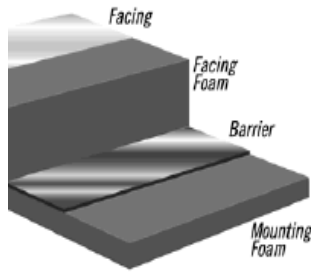

D FENDER 32mm base
N562040 9 M 108.43
N562042 12M 145.52
ALL ALSO AVAILABLE IN WHITE
WILKS

D FENDERING 22mm BASE
N562060 9M 67.04
N562062 15M 110.68

U FENDERING
9mm FLANGE
N562000 9 M 81.85
N562002 12M 108.29

U FENDERING
6mm FLANGE
N56202 9M 31.85

SOUND INSTULATION
FOIL FRONT SELF ADHESIVE
U44606 3'3" X 2' £47.29
(1MTR X .06)

3M ALUMINIUM
FOIL JOINTING TAPE
G501436 50MM X 50MM £16.85

LIP FENDERING
50mm BASE
N562120 10M 177.0

Taille-Size-Größe	Suitable for boat length cm.	Max boat width cm.	D-ring n.	Colour-Colour-Farbe
XXS	427-488	180	8	Silver Grey
XS	427-488	229	10	Silver Grey
S	488-564	239	10	Silver Grey
M	518-579	244	10	Silver Grey
L	550-610	265	10	Silver Grey
XL	580-650	295	10	Silver Grey
XXL	630-710	380	10	Blue Navy