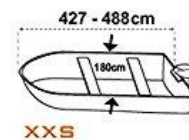

WEED HATCH RUBBER
U77525 1" 1.10 per mtr
U77550 2" 2.10 per mtr

EXHAUST LAGGING
U203001 2" £2.64 per mtr
U203006 3" £4.84 per mtr

GUARD RAIL
NETTING
TBA

BLACK GRAPHITE
GLAND PACKING
Q203012 1/4" £2.58
Q203013 5/16 £3.65
Q203014 3/8 £8.15

PTFE PRE PACK
GLAND PACKING
Q019 1/8" £3.95
Q020 3/16 £4.90
Q021 1/4 £6.00
Q022 5/16" £8.40
Q023 3/8" £12.20

TARPAULING
SHEET
TBA

BOAT COVERS TREM
U622211 TENDER 240 -300CM 56.76
U622221 XXS 427-488CM 72.24
LARGER SIZE AVAILABLE ON REQUEST

Taille-Size-Größe	Suitable for boat length cm.	Max boat width cm.	D-ring n.	Colour-Colour-Farbe
XXS	427-488	180	8	Silver Grey
XS	427-488	229	10	Silver Grey
S	488-564	239	10	Silver Grey
M	518-579	244	10	Silver Grey
L	550-610	265	10	Silver Grey
XL	580-650	295	10	Silver Grey
XXL	630-710	380	10	Blue Navy