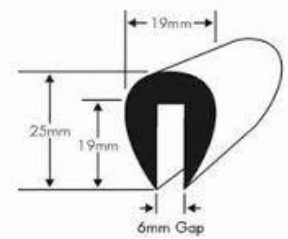

U FENDERING
6mm FLANGE

N56202 9M **5.64 P/MTR**