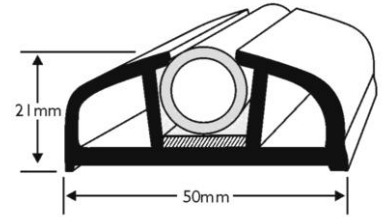

D FENDER 32mm base
N562040 9 M 108.43
N562042 12M 145.52
ALL ALSO AVAILABLE IN WHITE
WILKS

D FENDERING 22mm BASE
N562060 9M 67.04
N562062 15M 110.68

U FENDERING
9mm FLANGE
N562000 9 M 81.85
N562002 12M 108.29

U FENDERING
6mm FLANGE
N56202 9M 31.85

SOUND INSTULATION
FOIL FRONT SELF ADHESIVE
U44606 3'3" X 2' £47.29
(1MTR X .06)

3M ALUMINIUM
FOIL JOINTING TAPE
G501436 50MM X 50MM £16.85

LIP FENDERING
50mm BASE
N562120 10M 177.0

WEED HATCH RUBBER
U77525 1" 1.10 per mtr
U77550 2" 2.10 per mtr

EXHAUST LAGGING
U203001 2" £2.64 per mtr
U203006 3" £4.84 per mtr

GUARD RAIL
NETTING
TBA

BLACK GRAPHITE
GLAND PACKING
Q203012 1/4" £2.58
Q203013 5/16 £3.65
Q203014 3/8 £8.15

PTFE PRE PACK
GLAND PACKING
Q019 1/8" £3.95
Q020 3/16 £4.90
Q021 1/4 £6.00
Q022 5/16" £8.40
Q023 3/8" £12.20

TARPAULING
SHEET
TBA

BOAT COVERS TREM
U622211 TENDER 240 -300CM 56.76
U622221 XXS 427-488CM 72.24
LARGER SIZE AVAILABLE ON REQUEST

Taille-Size-Größe	Suitable for boat length cm.	Max boat width cm.	D-ring n.	Colour-Colour-Farbe
XXS	427-488	180	8	Silver Grey
XS	427-488	229	10	Silver Grey
S	488-564	239	10	Silver Grey
M	518-579	244	10	Silver Grey
L	550-610	265	10	Silver Grey
XL	580-650	295	10	Silver Grey
XXL	630-710	380	10	Blue Navy