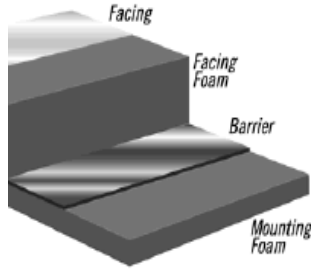

D FENDER 32mm base
12.90 PER METRE

N562040 9 M **108.43**
 N562042 12M **145.52**

ALL ALSO AVAILABLE IN WHITE WILKS

D FENDERING 22mm BASE
7.92 PER METRE

N562060 9M **67.04**
 N562062 15M **110.68**

U FENDERING
9mm FLANGE

N562000 9 M **9.67 P/MTR**
 N562002 12M **9.60 P/MTR**

U FENDERING
6mm FLANGE

N56202 9M **5.64 P/MTR**

SOUND INSTULATION
FOIL FRONT SELF ADHESIVE
 U44606 3'3" X 2' **52.68**
 (1MTR X .06)

3M ALUMINIUM
FOIL JOINTING TAPE
 G501436 50MM X 50MM **10.97**