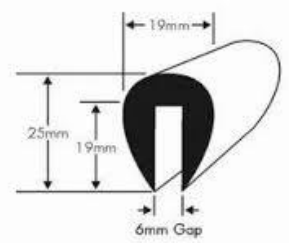

D FENDER 32mm base
N562040 9 M 108.43
N562042 12M 145.52
ALL ALSO AVAILABLE IN WHITE
WILKS

D FENDERING 22mm BASE
N562060 9M 67.04
N562062 15M 110.68

U FENDERING
9mm FLANGE
N562000 9 M 81.85
N562002 12M 108.29

Taille-Size-Größe	Suitable for boat length cm.	Max boat width cm.	D-ring n.	Colour-Colour-Farbe
XXS	427-488	180	8	Silver Grey
XS	427-488	229	10	Silver Grey
S	488-564	239	10	Silver Grey
M	518-579	244	10	Silver Grey
L	550-610	265	10	Silver Grey
XL	580-650	295	10	Silver Grey
XXL	630-710	380	10	Blue Navy