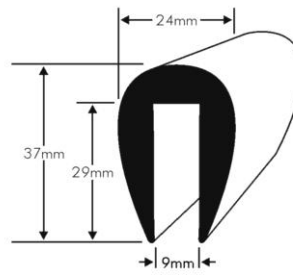

D FENDER 32mm base
12.90 PER METRE

N562040 9 M **108.43**
 N562042 12M **145.52**

ALL ALSO AVAILABLE IN WHITE WILKS

D FENDERING 22mm BASE
7.92 PER METRE

N562060 9M **67.04**
 N562062 15M **110.68**

U FENDERING
9mm FLANGE

N562000 9 M **9.67 P/MTR**
 N562002 12M **9.60 P/MTR**

U FENDERING
6mm FLANGE

N56202 9M **5.64 P/MTR**

SOUND INSTULATION
FOIL FRONT SELF ADHESIVE
 U44606 3'3" X 2' **52.68**
 (1MTR X .06)

3M ALUMINIUM
FOIL JOINTING TAPE
 G501436 50MM X 50MM **10.97**

TARPAULING
SHEET
TBA

BOAT COVERS TREM
 U622211 TENDER 240-300CM **66.93**
 U622221 XXS 427-488CM **81.17**
LARGER SIZE AVAILABLE ON REQUEST

Taille-Size-Größe	Suitable for boat length cm.	Max boat width cm.	D ring in.	Couleur-Couleur-Farbe
XXS	427-488	180	8	Silver Grey
XS	427-488	229	10	Silver Grey
S	488-564	239	10	Silver Grey
M	518-579	244	10	Silver Grey
L	550-610	265	10	Silver Grey
XL	580-650	295	10	Silver Grey
XXL	630-710	380	10	Blue Navy