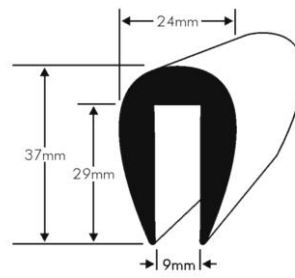

D FENDER 32mm base
N562040 9 M 108.43
N562042 12M 145.52
ALL ALSO AVAILABLE IN WHITE
WILKS

D FENDERING 22mm BASE
N562060 9M 67.04
N562062 15M 110.68

U FENDERING
9mm FLANGE
N562000 9 M 81.85
N562002 12M 108.29

Taille-Size-Größe	Suitable for boat length cm.	Max boat width cm.	D-ring n.	Colour-Colour-Farbe
XXS	427-488	180	8	Silver Grey
XS	427-488	229	10	Silver Grey
S	488-564	239	10	Silver Grey
M	518-579	244	10	Silver Grey
L	550-610	265	10	Silver Grey
XL	580-650	295	10	Silver Grey
XXL	630-710	380	10	Blue Navy