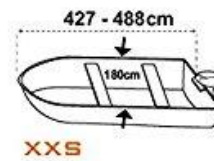

LIP FENDERING
50mm BASE
 N562120 10M **18.82**

WEED HATCH RUBBER
 U77525 1" **1.12** per mtr
 U77550 2" **2.10** per mtr

EXHAUST LAGGING
 U203001 2" **2.65** per mtr
 U203006 3" **4.84** per mtr

GUARD RAIL
NETTING
TBA

BLACK GRAPHITE
GLAND PACKING
 Q203012 1/4" **2.58**
 Q203013 5/16 **3.65**
 Q203014 3/8 **8.52**

PTFE PRE PACK
GLAND PACKING
 Q019 1/8" **4.75**
 Q020 3/16 **5.90**
 Q021 1/4 **7.10**
 Q022 5/16" **9.90**
 Q023 3/8" **14.50**

TARPAULING
SHEET
TBA

BOAT COVERS TREM
 U622211 TENDER 240-300CM **66.93**
 U622221 XXS 427-488CM **81.17**
LARGER SIZE AVAILABLE ON REQUEST

Taille-Size-Größe	Suitable for boat length cm.	Max boat width cm.	D ring in.	Couleur-Couleur-Farbe
XXS	427-488	180	8	Silver Grey
XS	427-488	229	10	Silver Grey
S	488-564	239	10	Silver Grey
M	518-579	244	10	Silver Grey
L	550-610	265	10	Silver Grey
XL	580-650	295	10	Silver Grey
XXL	630-710	380	10	Blue Navy