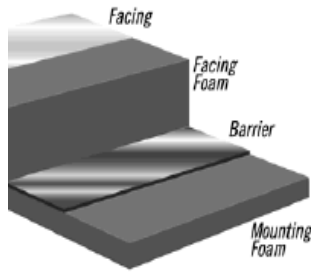

D FENDER 32mm base
N562040 9 M 108.43
N562042 12M 145.52
ALL ALSO AVAILABLE IN WHITE
WILKS

D FENDERING 22mm BASE
N562060 9M 67.04
N562062 15M 110.68

U FENDERING 9mm FLANGE
N562000 9 M 81.85
N562002 12M 108.29

U FENDERING 6mm FLANGE
N56202 9M 31.85

SOUND INSTULATION
FOIL FRONT SELF ADHESIVE
U44606 3'3" X 2' £47.29
(1MTR X .06)

3M ALUMINIUM
FOIL JOINTING TAPE
G501436 50MM X 50MM £16.85

LIP FENDERING
50mm BASE
N562120 10M 177.0