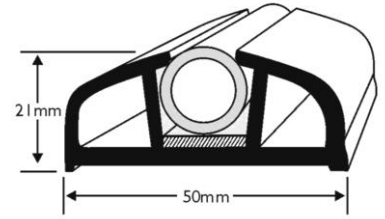

3M ALUMINIUM
FOIL JOINTING TAPE
G501436 50MM X 50MM £16.85

LIP FENDERING
50mm BASE
N562120 10M 177.0