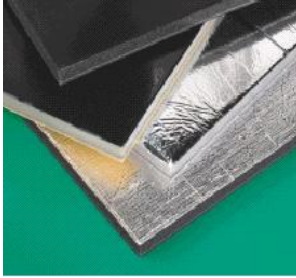

U FENDERING 6mm FLANGE
N56202 9M 31.85

SOUND INSTULATION
FOIL FRONT SELF ADHESIVE
U44606 3'3" X 2' £47.29
(1MTR X .06)

3M ALUMINIUM
FOIL JOINTING TAPE
G501436 50MM X 50MM £16.85

LIP FENDERING
50mm BASE
N562120 10M 177.0