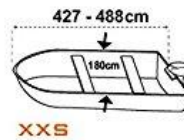

WEED HATCH RUBBER
U77525 1" 1.10 per mtr
U77550 2" 2.10 per mtr

EXHAUST LAGGING
U203001 2" £2.64 per mtr
U203006 3" £4.84 per mtr

GUARD RAIL
NETTING
TBA

TARPAILING
SHEET
TBA

BLACK GRAPHITE
GLAND PACKING
Q203012 1/4" £2.58
Q203013 5/16 £3.65
Q203014 3/8 £8.15

PTFE PRE PACK
GLAND PACKING
Q019 1/8" £3.95
Q020 3/16 £4.90
Q021 1/4 £6.00
Q022 5/16" £8.40
Q023 3/8" £12.20

BOAT COVERS TREM
U622211 TENDER 240 -300CM 56.76
U622221 XXS 427-488CM 72.24
LARGER SIZE AVAILABLE ON REQUEST

Taille-Size-Größe	Suitable for boat length cm.	Max boat width cm.	Dring n.	Couleur-Colour-Farbe
XXS	427-488	180	8	Silver Grey
XS	427-488	229	10	Silver Grey
S	488-564	239	10	Silver Grey
M	518-579	244	10	Silver Grey
L	550-610	265	10	Silver Grey
XL	580-650	295	10	Silver Grey
XXL	630-710	380	10	Blue Navy