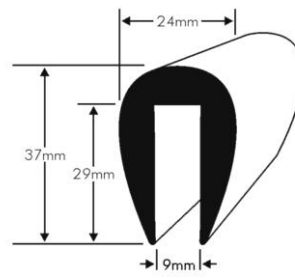

D FENDER 32mm base
N562040 9 M 108.43
N562042 12M 145.52
ALL ALSO AVAILABLE IN WHITE
WILKS

D FENDERING 22mm BASE
N562060 9M 67.04
N562062 15M 110.68

U FENDERING 9mm FLANGE
N562000 9 M 81.85
N562002 12M 108.29

Taille-Size-Größe	Suitable for boat length cm.	Max boat width cm.	Dring n.	Couleur-Colour-Farbe
XXS	427-488	180	8	Silver Grey
XS	427-488	229	10	Silver Grey
S	488-564	239	10	Silver Grey
M	518-579	244	10	Silver Grey
L	550-610	265	10	Silver Grey
XL	580-650	295	10	Silver Grey
XXL	630-710	380	10	Blue Navy