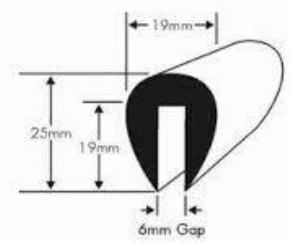

D FENDER 32mm base
N562040 9 M 108.43
N562042 12M 145.52
ALL ALSO AVAILABLE IN WHITE
WILKS

D FENDERING 22mm BASE
N562060 9M 67.04
N562062 15M 110.68

U FENDERING 9mm FLANGE
N562000 9 M 81.85
N562002 12M 108.29

Taille-Size-Größe	Suitable for boat length cm.	Max boat width cm.	Dring n.	Couleur-Colour-Farbe
XXS	427-488	180	8	Silver Grey
XS	427-488	229	10	Silver Grey
S	488-564	239	10	Silver Grey
M	518-579	244	10	Silver Grey
L	550-610	265	10	Silver Grey
XL	580-650	295	10	Silver Grey
XXL	630-710	380	10	Blue Navy