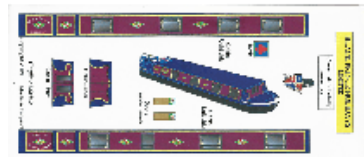

CRAFTLINE 56FT
X161001 7.99