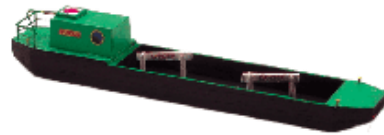

Model Narrow boat 10 cm
4" Mini Holiday Boat
X160005 5.99

Narrow boat 10cm
Mini Traditional Boat
X160006 5.99

Wooden pencil case. Roof slides off to reveal a pencil out to make cabin into storage X16004 13.49

X160018 British mined coal 15.99
encapsulated in polyester

X160016 British mined coal 15.99
encapsulated in polyester resin

X160017 15.99

Working Boat Ferret
X160011 8" 13.49
X160013 15" 34.99

Working Boat Mendip
X160014 8" 13.49

Kingfisher Blue
X160008 8" 13.49
X160001 15" 34.99

Narrowboat Mallard 38cm
X160009 8" 13.49
X160002 15" 34.99

Narrow boat Rose
8" RED X160010 13.49
15" RED X160012 34.99

NARROWBOAT POPPY
15" X160007 34.99

CRAFTLINE 54FT
X161009 7.99

CRAFTLINE 56FT
X161001 7.99

CRAFTLINE MODEL
X161004 7.99