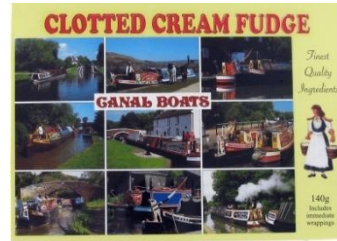

CLOTTED CREAM FUDGE
X200004 **3.15**