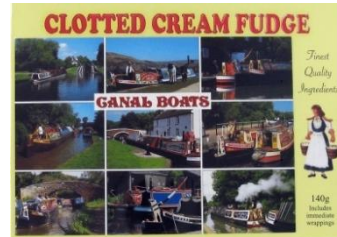

KEEPERS COTTAGE JIGSAW
X170006 **9.99**

WORKING BOATS JIGSAW
X170015 **6.49**

JIGSAW 13.49
X170004

FELT CANAL SCENE
X120001 **2.49**

PUZZLE PACK
X122013 **1.69**

KIDS COLOURING PACK
X120008 **1.99**

ACTION VIEW PENS **2.59**
X1210001

WATERWAYS PENCIL
X121003 **89P**

GLIDE RMODEL
X122011 **69P**

NARROWBOAT KEY RACK
X WT38LR **SMALL 6.99**

CLOTTED CREAM FUDGE
X200002 **3.15**

CLOTTED CREAM FUDGE
X200003 **3.15**

CLOTTED CREAM FUDGE
X200004 **3.15**