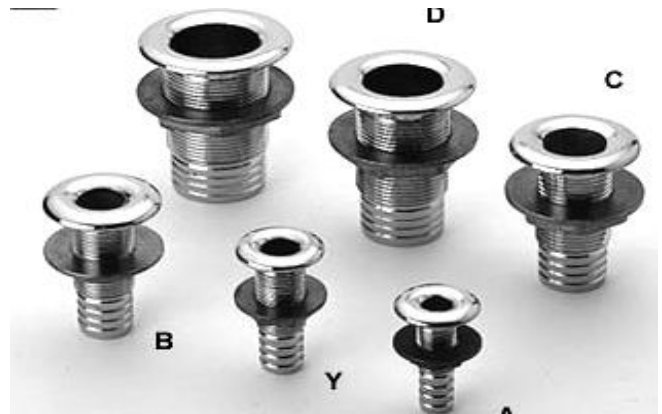

SKIN FITTINGS BSP THREADS

	BRASS		CHROME		CHROME with GAUZE	
3/8	A270000	4.99	A270009	6.46	A49471 1/2"	11.77
1/2	A270001	4.99	A270010	7.66	A49472 3/4	17.50
3/4	A270002	6.62	A270020	10.14	A49473 1"	19.74
1"	A270003	9.45	A270030	14.64		
1 1/4	A270004	12.30	A270040	19.45		
1 1/2	A270005	15.82	A270050	20.04		

SKIN FITTINGS HOSE TAILS

	BRASS		CHROME	
1/2	A270315	6.84	A270415	7.15
3/4	A270319	9.80	A270419	9.61
1"	A270325	11.95	A270425	11.35
1 1/4	A270332	14.12	A270432	12.83
1 1/2	A270338	18.06	A270438	17.10

PLASTIC SKIN FITTING HOSE

A85000	3/8" - 1/2"	2.34
A85001	3/4 - 1"	2.50
A85002	1 1/4 - 1 1/2"	4.43
LONG ONE SIZE HOSE TAIL		
A85510	1/2"	2.34
A85530	3/4"	2.95
A85550	1"	3.01

PLASTIC SKIN FITTING BSP THREAD

A85011	1/2" BSP	3.12
A85013	1" BSP	4.51
A85015	1 1/2" BSP	6.29

PLASTIC 90° FEMALE ELBOW

A85041	1/2"	3.38
A85043	1"	4.02
A85045	1 1/2"	4.90

ANGLE SKIN FITTING A 5/8 tba

PLASTIC BSP MALE HOSE

A85210	1/2" BSP TO 3/8 OR 1/2"	1.45
A85211	1/2" BSP TO 1/2"	1.45
A85230	1" BSP TO 3/4" OR 1"	2.38
A85232	1" BSP TO 3/4 hose	2.66
A85233	1" BSP TO 1" hose	2.66
A85250	1 1/2" to 1 1/4" or 1 1/2"	3.01
A85255	1 1/2" BSP to 1 1/2" hose	3.01