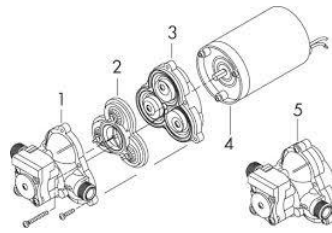

SHURFLO AQUAKING
12V 20-30PSI 10.6LT

A06858 30psi **100.45**

SHURFLO AQUAKING JUNIOR
12V 20-30 PSI 7.5LTR

A06844S 30PSI **96.26**
A06844 20PSI **96.26**

SHURFLO SPARES
ALSO AVAILABLE

JABSCO ULTRA MAX SET
A59451-0012 **300.91**